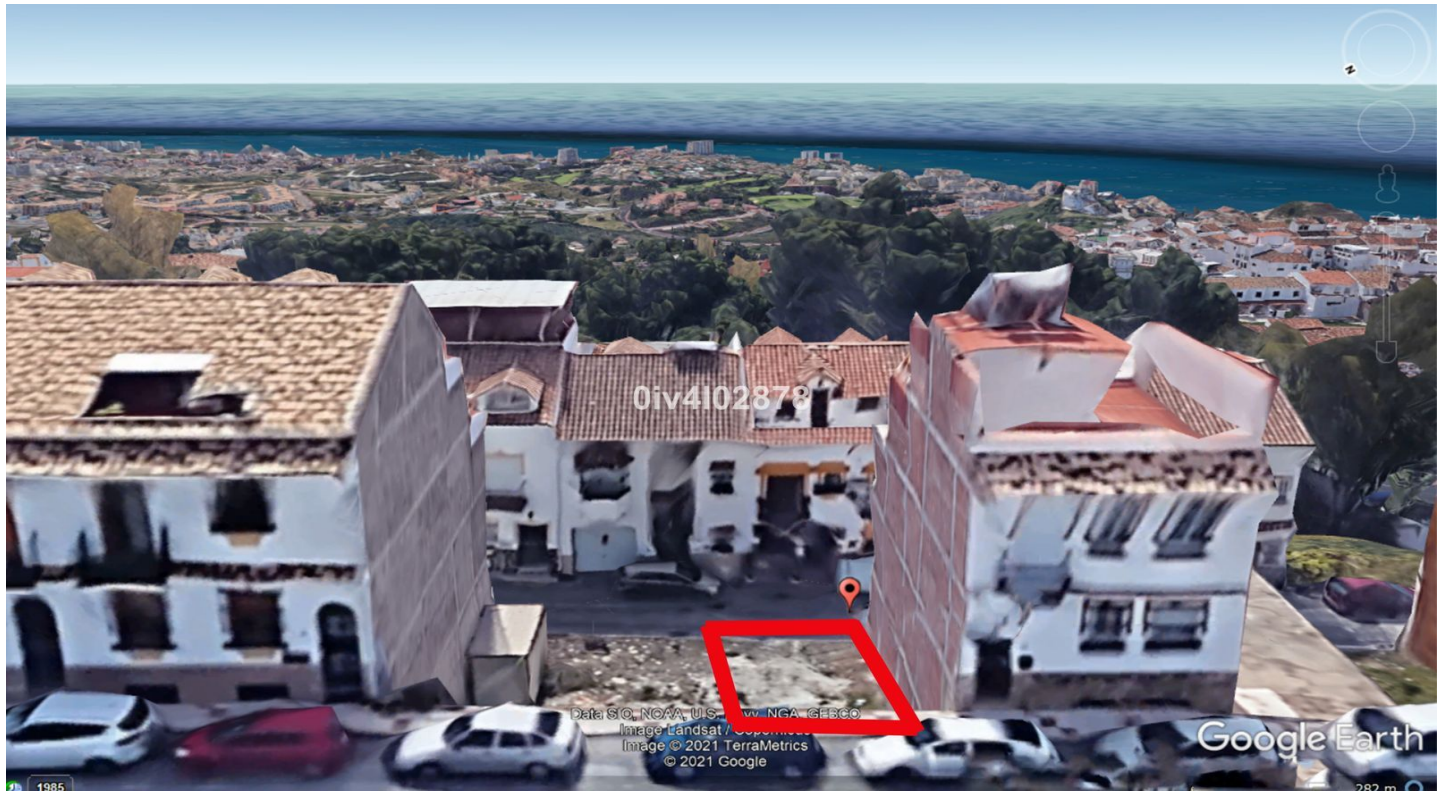

Bolig plot til salg i Benalmadena Pueblo, Benalmádena

140.000 €

Reference: R4827967 Plot Size: 108m²

Costa del Sol, Benalmadena Pueblo

Urban plot of 108m² located in Benalmadena Pueblo, great location, higher level with sea views, close to shops restaurants and everything the charming Pueblo has to offer. Building allowance of 1,1587m²/m²=125,14m² for the build of townhouse or apartments. Composed of Lower garage level plus 3 levels and attic level. C1 Classification=Casco. Total build area permitted subject to (planning permission) in excess of 325m², given that the plot spans 2 roads with access from each. Given the elevation much of the build allowance isnt computable hence allowing a larger build area. There exists the possibility of purchasing the adjacent plot of same size and construction area. Price for both plots together 270.000€.

Funktioner:

Funktioner

I nærheden af transport

I nærheden af kirken

Indstilling

Tæt på butikker

Tæt på skoler

Landsby