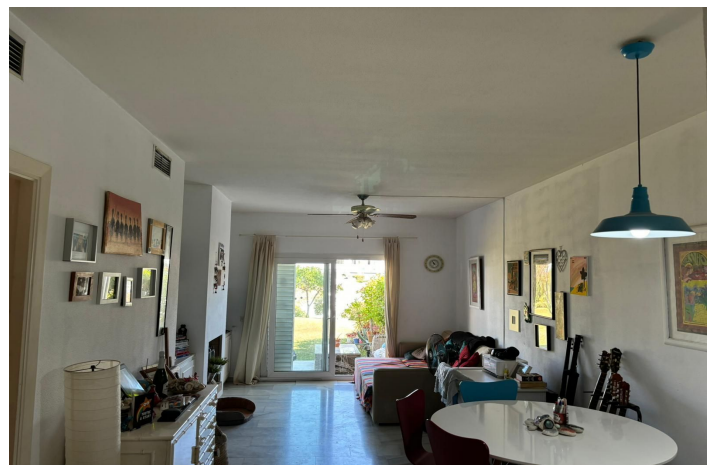

Begane grond appartement te koop in Aloha, Marbella

375.000 €

Referentie: R4832218 Slaapkamers: 2 Badkamers: 2 Perceelgrootte: 80m² Terras: 15m²

Costa del Sol, Aloha

A rare opportunity to acquire a garden apartment located within one of Marbella's most exclusive gated communities. This private and secure residential community is located front line to the Aloha Golf course, and situated under two minutes walk to a selection of bars and fabulous restaurants in Aloha, and an 8 minute drive to Puerto Banus and the beach. The apartment briefly comprises; fitted kitchen and laundry room, two double bedrooms, two bathrooms, a good sized lounge and dining area which leads directly onto a fabulous terrace, flowing directly into the breathtaking community gardens, where you will find a well maintained Tennis Court and Paddle Tennis court, gymnasium, squash court, community lounge complete with free WiFi, and extensive gardens leading to a beautiful swimming pool, with breathtaking open views over the surrounding golf course and mountains. The apartment is also offered with an external and internal covered car parking space. Whilst this apartment is ready to move into now, the value could be dramatically increased if the apartment was renovated throughout, but is located in a fabulous location which is walking distance to absolutely everything you need on a day to day basis!