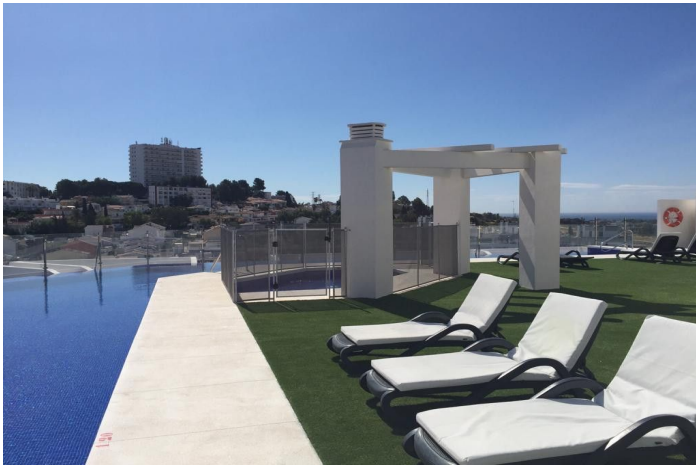

## Costa del Sol, Nueva Andalucía

LOCATION, LOCATION, LOCATION! This immaculately presented PENTHOUSE located minutes away from the famous PUERTO BANUS its luxury beaches, shops, bars & restaurants. This property IS A MUST VISIT and its WOW FACTOR HAS TO BE THE INCREDIBLE ROOF TOP POOL with SUN DRENCHED ROOF TOP TERRACES WITH INCREDIBLE MOUNTAIN AND SEA VIEWS. Its MODERN kitchen with a spacious OPEN PLAN living/dining area is great for entertaining and from the moment you step inside! The bedrooms are INTIMATE and COSY a great space to chill out in. The bathrooms are modern and spacious. Your apartment has a GORGEOUS SOUTH FACING TERRACE TO ENJOY THE SUMMER AND WINTER SUN.