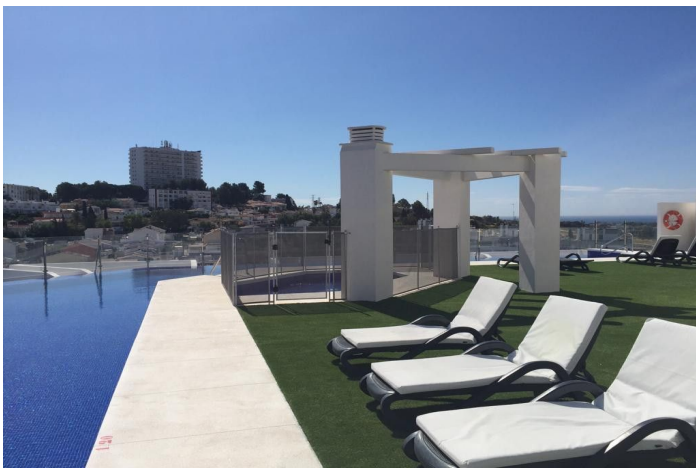

Ático en alquiler en Nueva Andalucía, Marbella

2.500 - 2.500 €

Referencia: R4450747 Dormitorios: 4 Baños: 2 Terreno: 150m² Construido: 150m² Terraza: 70m²

Costa del Sol, Nueva Andalucía

LOCATION, LOCATION, LOCATION! This immaculately presented PENTHOUSE located minutes away from the famous PUERTO BANUS its luxury beaches, shops, bars & restaurants. This property IS A MUST VISIT and its WOW FACTOR HAS TO BE THE INCREDIBLE ROOF TOP POOL with SUN DRENCHED ROOF TOP TERRACES WITH INCREDIBLE MOUNTAIN AND SEA VIEWS. Its MODERN kitchen with a spacious OPEN PLAN living/dining area is great for entertaining and from the moment you step inside! The bedrooms are INTIMATE and COSY a great space to chill out in. The bathrooms are modern and spacious. Your apartment has a GORGEOUS SOUTH FACING TERRACE TO ENJOY THE SUMMER AND WINTER SUN.

You could say that Nueva Andalucía starts at the bullring and stretches across the lakes, countryside and plenty of golf courses, against a jaw-dropping backdrop of mountains and gorgeous views across the coast, spanning as far as Morocco. Apart from its close proximity to Puerto Banús, its lovely 'village' feel has made it such a desirable residential area. The land was originally used for bull breeding and bull fighting before it was developed into residential suburbs by Jose Banus, the businessman responsible for creating the marina. As its name suggests it's designed to emulate a traditional Andaluz village with a mixture of villas and apartments. It is an extremely popular area, particularly attracting golfers, holiday makers and families due local amenities.

Características:

Características

Transporte cercano

Baño privado

Vistas

Montaña

Piscina

Comunal