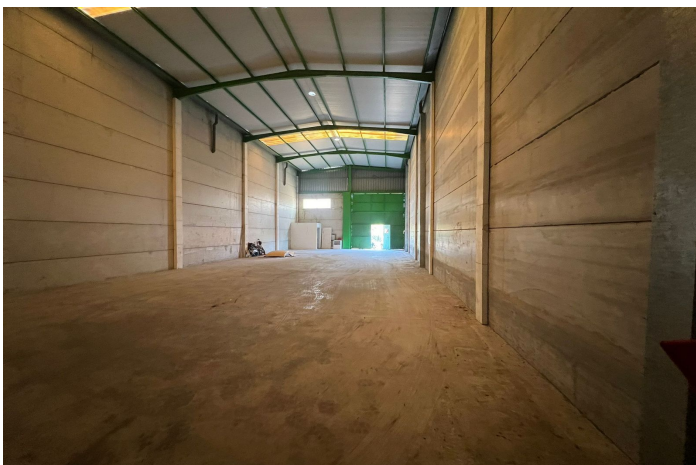

## Valle del Guadalhorce, Coín

Newly constructed warehouse in the centre of Coín  
one previous owner who stored his vehicles

clean and as new

water and electricity to be installed by new owner but this is very straightforward

Nave industrial, Coín, Costa del Sol.

Construidos 231 m<sup>2</sup>.

Posición : Ciudad.

Estado : Excelente.