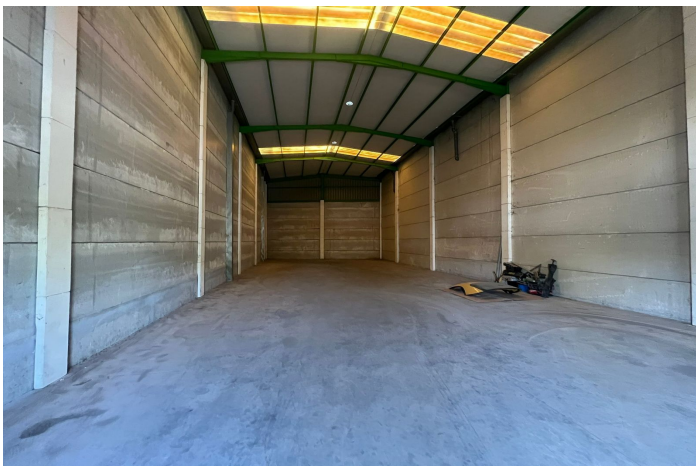

## Valle del Guadalhorce, Coín

Newly constructed warehouse in the centre of Coín  
one previous owner who stored his vehicles

clean and as new

water and electricity to be installed by new owner but this is very straightforward

Warehouse, Coín, Costa del Sol.

Built 231 m<sup>2</sup>.

Setting : Town.

Condition : Excellent.