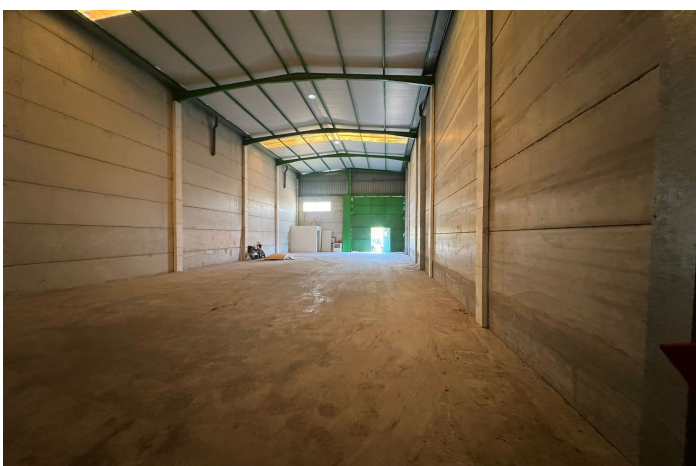

## Valle del Guadalhorce, Coín

Newly constructed warehouse in the centre of Coín  
one previous owner who stored his vehicles

clean and as new

water and electricity to be installed by new owner but this is very straightforward

Warehouse, Coín, Costa del Sol.

Built 231 m<sup>2</sup>.

Setting : Town.

Condition : Excellent.