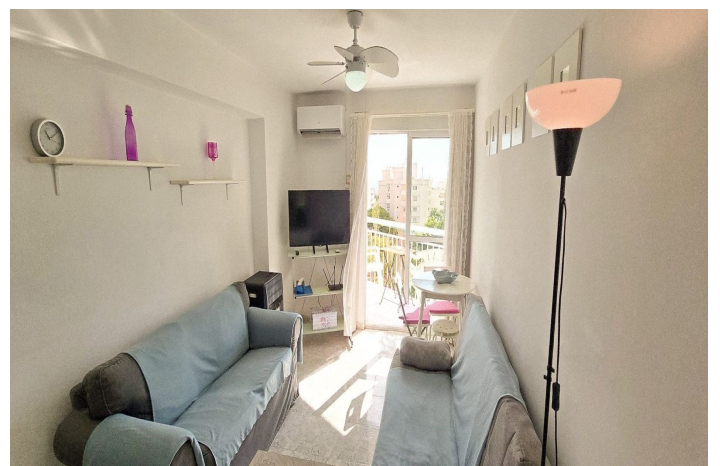

Lejlighed i midten etage til salg i Benalmádena, Benalmádena

197.500 €

Reference: R4824979   Soveværelser: 2   Badeværelser: 1   Byg Størrelse: 45m²   Terrasse: 10m²