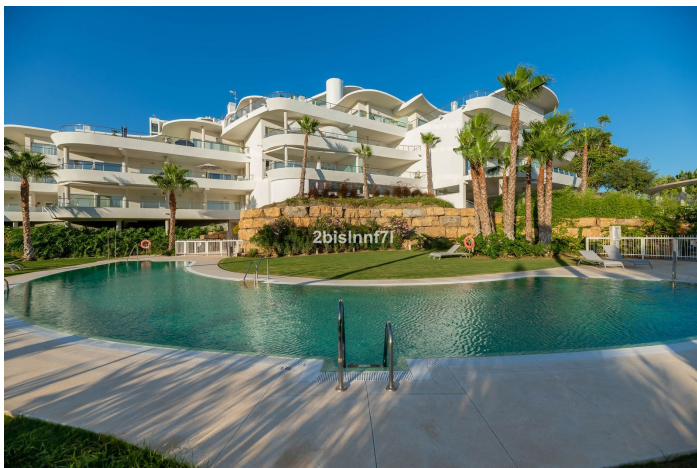

Penthouse til salg i Benalmádena, Benalmádena

1.100.000 €

Reference: R4378327 Soveværelser: 3 Badeværelser: 3 Byg Størrelse: 140m² Terrasse: 140m²

Costa del Sol, Benalmádena

Absolutely fantastic first-class penthouse in “The Hill Collection” at “Reserva Del Higueron”, ready to move in.

Looking for views? Look no further! This corner penthouse unit facing south /south west benefits of boasting breathtaking views of the Mediterranean Sea with the Bay of Fuengirola at the background as well as the Coastline of North Africa, and the mountains, these are among the very best views available on the Costa Del Sol.

The building itself has a fantastic lobby with a water feature, a Sky Lounge on top where you can enjoy the sunset and meet the other residents. It also has a business centre. There are 3 swimming pools to choose from including an infinity pool and a children’s pool. You can also use the communal BBQ area. This complex has 24-hour security and a shuttle bus to take you to the beach or to the commercial centre with supermarket, pharmacy, coffee shop, or various restaurants, one of which has a Michelin Star. The new Hilton by Double Tree Hotel is only 200 metres away, facilities include the Hotel, sports club with Gym, Paddle & Tennis Courts, Beach Volley Ball, Pilates, Yoga and let’s not forget the fantastic Nagomi Spa which has 13 treatment rooms, 3 hydrotherapy cabins, a physiotherapy centre, a beauty salon and relaxation areas.