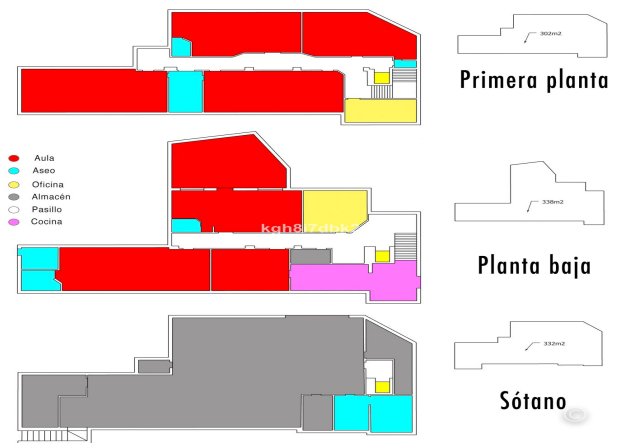

Negocio en venta en Alhaurín el Grande, Alhaurín el Grande

1.500.000 €

Referencia: R3952138 Baños: 8 Construido: 910m²