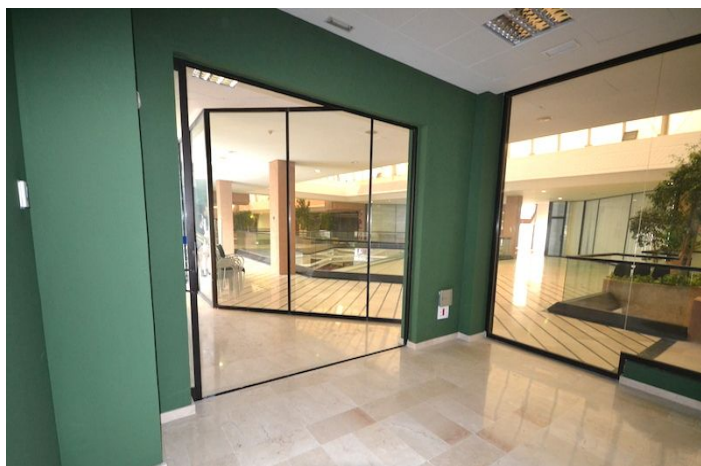

## Costa del Sol, Puerto Banús

This first floor commercial space is located in a commercial center in the heart of Puerto Banus, only minutes from all restaurants and shops. The office has a private terrace of 96m<sup>2</sup> that looks out onto the street and offers partial views of the sea. There are 6 rooms/offices, a small toilet and kitchen.