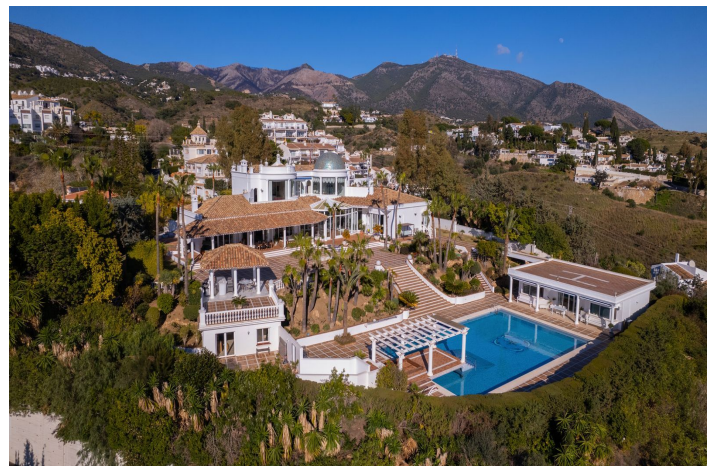

## Costa del Sol, Mijas

This magnificent luxury mansion is situated halfway between Malaga and Marbella and halfway between Fuengirola and the beautiful and famous white-washed village of Mijas Pueblo.

The property features a mature landscaped garden with a pool house and an enormous pool.

Situated by the swimming pool you find the pool house offering lounge, kitchen and a two double bedrooms with en-suites.

Second outbuilding offering further guest or staff quarters.

The property is located in the heart of one of the most attractive areas of the Costa del Sol, only a few kms from Mijas Pueblo, Fuengirola and it's beautiful beaches.