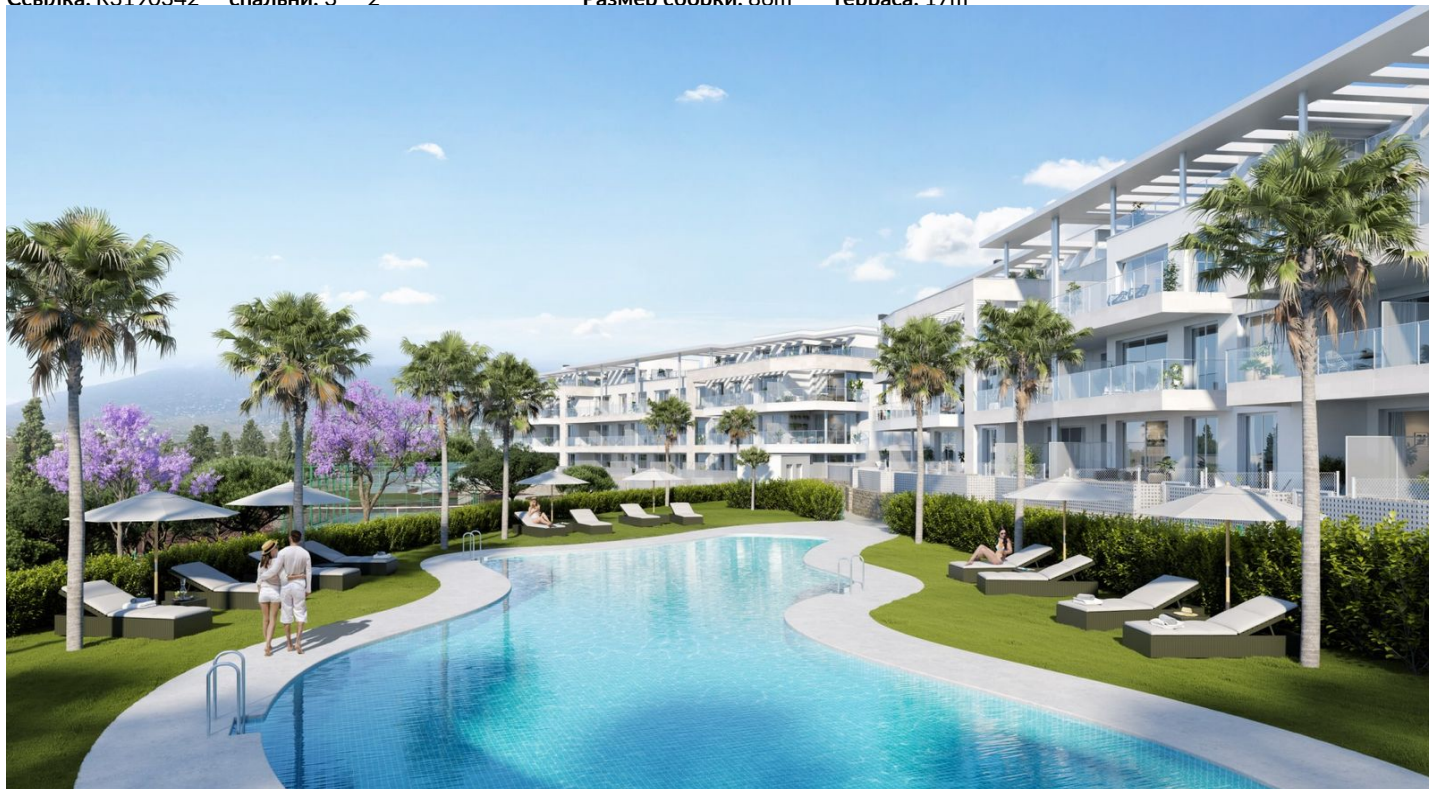

Квартира на среднем этаже для продажи в Витта
Природа, Эль Чапараль, Михас Коста

405 400 €

ванная комната:

Ссылка: R3190342

спальни: 3 2

Размер сборки: 86m² терраса: 17m²

Costa del Sol, El Chaparral

A new development situated in Vitta Nature, El Chaparral, Mijas Costa.

An exclusive community of 166 apartments and penthouses of 2, 3 and 4 bedrooms with magnificent and impressive community areas.

With its architecture and contemporary design it gives prominence to the terrace, seeking the light and breeze of the Costa del Sol.

This private complex, surrounded by vegetation and gardens, has spectacular communal areas, perfect to enjoy time with family and friends.

Outdoor and indoor pools, Spa area with Turkish bath and sauna, equipped gym, social club, paddle tennis court, putting green, community vegetable gardens, playground..... Everything you need to enjoy leisure time !