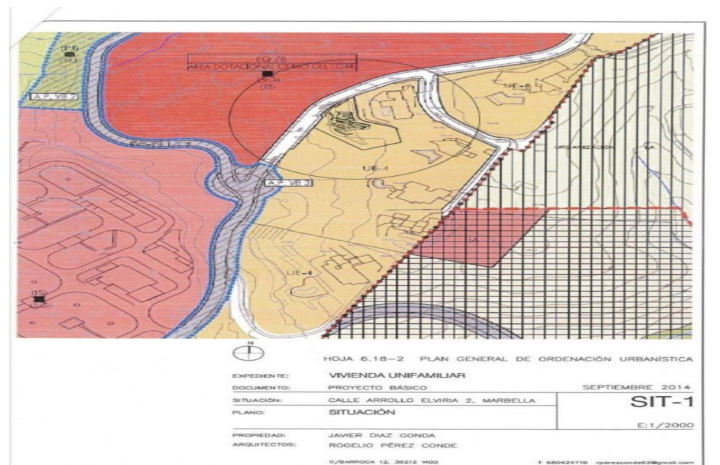

Residential Plot for sale in Elviria, Marbella

495,000 €

Reference: R4096015 Plot Size: 1,500m²

Costa del Sol, Elviria

Land, Elviria, Costa del Sol.

Garden/Plot 1500 m².

Setting : Close To Golf, Close To Schools.

Orientation : South.

Pool : Room For Pool.

Views : Panoramic.

Garden : Private.

Features:

Orientation

South

Pool

Room for Pool

Views

Panoramic

Garden

Private

Setting

Close To Golf

Close To Schools