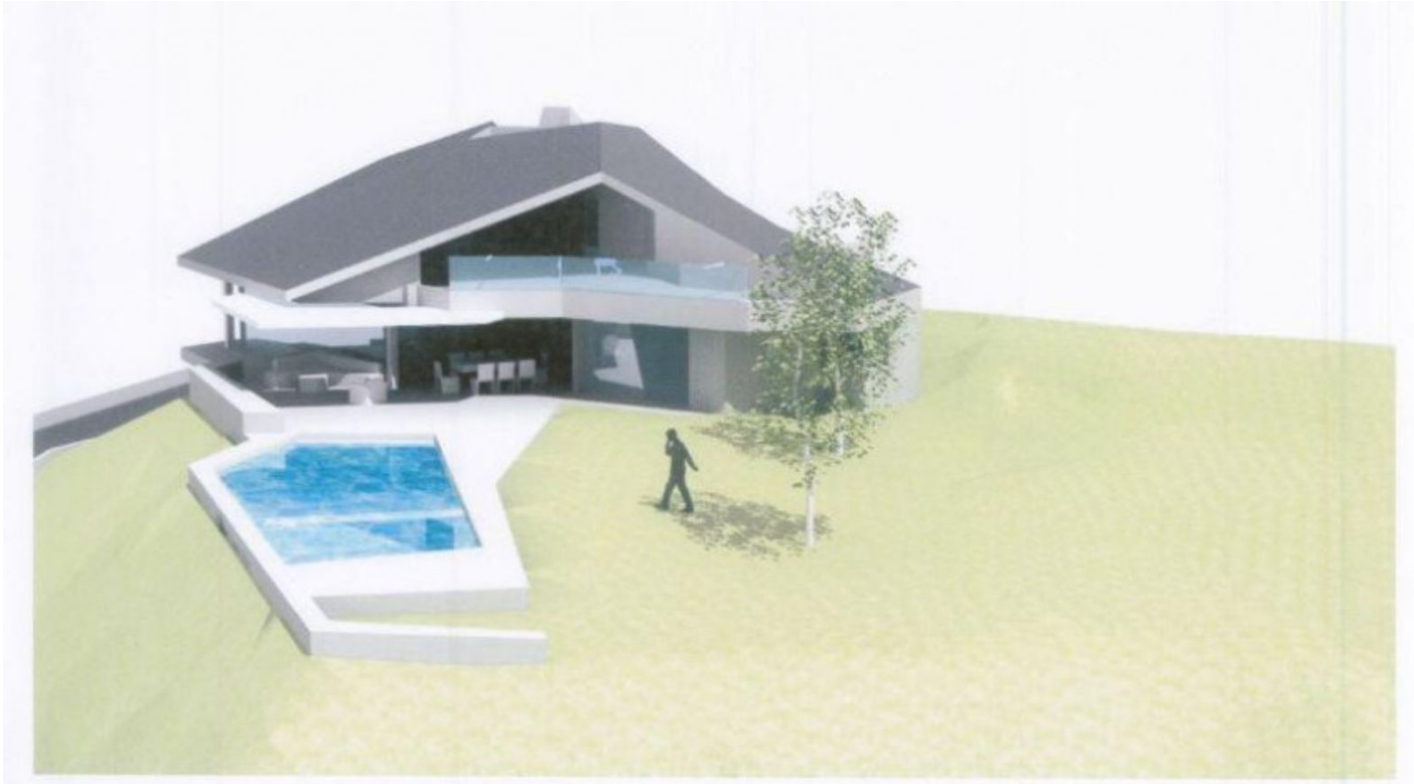

Residential Plot for sale in Elviria, Marbella

495,000 €

Reference: R4096015 Plot Size: 1,500m²

Costa del Sol, Elviria

Land, Elviria, Costa del Sol.

Garden/Plot 1500 m².

Setting : Close To Golf, Close To Schools.

Orientation : South.

Pool : Room For Pool.

Views : Panoramic.

Garden : Private.

Features:

Orientation

South

Pool

Room for Pool

Views

Panoramic

Garden

Private

Setting

Close To Golf

Close To Schools