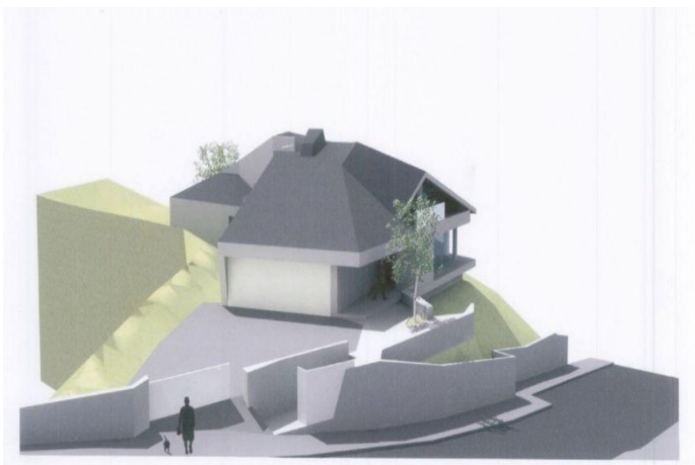

Residential Plot for sale in Elviria, Marbella

495,000 €

Reference: R4096015 Plot Size: 1,500m²

Costa del Sol, Elviria

Land, Elviria, Costa del Sol.

Garden/Plot 1500 m².

Setting : Close To Golf, Close To Schools.

Orientation : South.

Pool : Room For Pool.

Views : Panoramic.

Garden : Private.

Features:

Orientation

South

Pool

Room for Pool

Views

Panoramic

Garden

Private

Setting

Close To Golf

Close To Schools