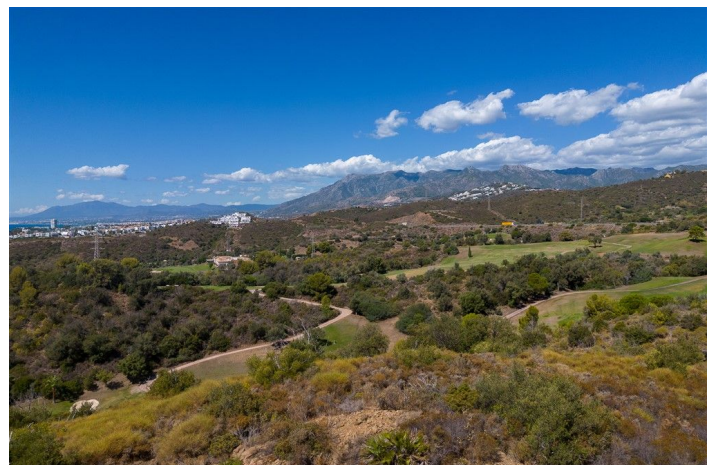

Residential Plot for sale in El Rosario, Marbella

550,000 €

Reference: R4410694 Plot Size: 1,456m²

Costa del Sol, El Rosario

Fantastic, large, elevated, corner plot available in El Rosario.

This plot is fantastically positioned to enjoy incredible 180 degree views of the sea, golf courses, the Coast and all the way over to Gibraltar and Africa.

The location and position of the plot guarantees that the views will never be obstructed.

Perfect opportunity to built your dream property on a plot of land that is unbeaten in an area that is already developing quickly.

Don't miss out on this incredible opportunity!

Features:

Orientation

South East

Views

Sea

Mountain

Country