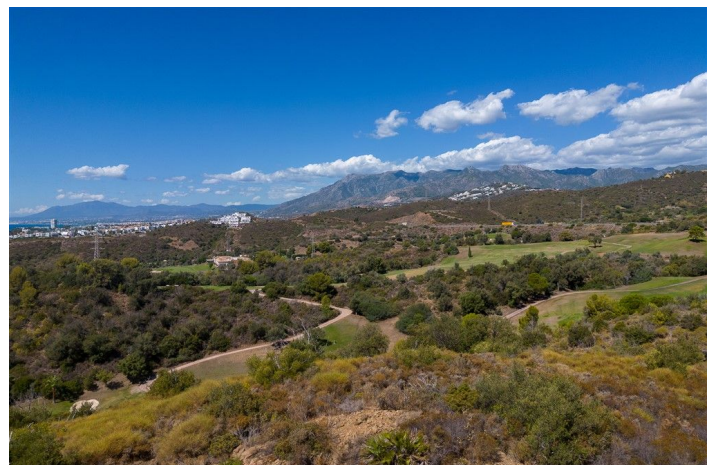

## Costa del Sol, El Rosario

Fantastic, large, elevated, corner plot available in El Rosario.

This plot is fantastically positioned to enjoy incredible 180 degree views of the sea, golf courses, the Coast and all the way over to Gibraltar and Africa.

The location and position of the plot guarantees that the views will never be obstructed.

Perfect opportunity to build your dream property on a plot of land that is unbeaten in an area that is already developing quickly.