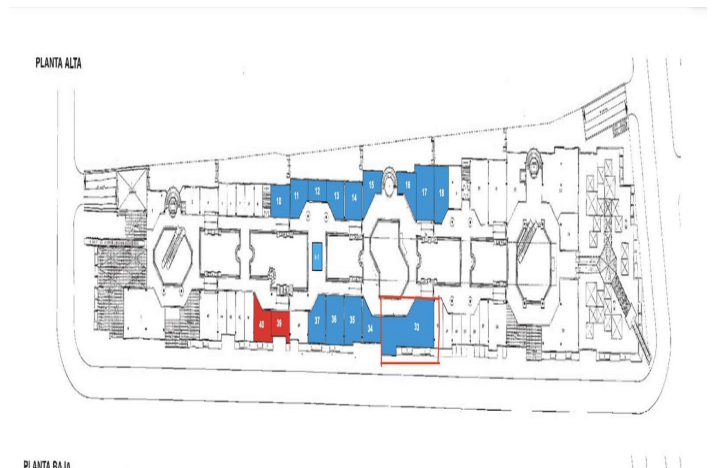

Oficina en alquiler en Puerto Banús, Marbella

624.000 - 4.700 €

Referencia: R4333858 Dormitorios: 2 Construido: 156m² Terraza: 20m²

Costa del Sol, Puerto Banús

Cristamar is a mall comprises by 114 local comercial in the heart of Puerto Banus, three levels with underground parking for your clients

on the ground floor restaurants , shops, and services, pharmacy at the north corner a gym, and on the second floor offices

Características:

Características

Terraza

Elevar

Estado

Buen estado de conservación

Climatización