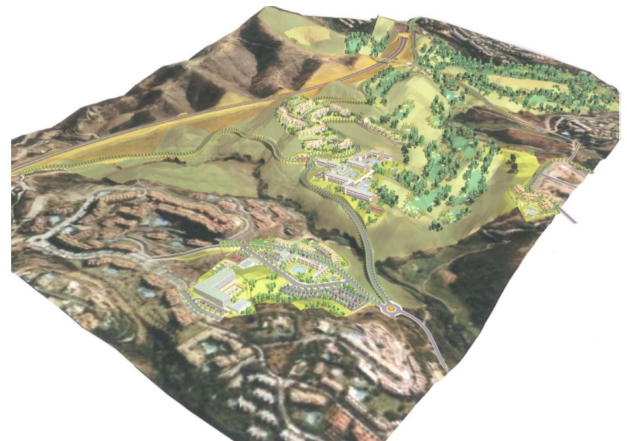

Land for sale in Las Chapas, Marbella

2 146 000 €

Ссылка: R4360702 Размер участка: 21 458m²

Costa del Sol, Las Chapas

This sector has a total area of 710,458 m², of which 21,458 m² corresponds to this farm. It represents 3.02% of rights and obligations.

The sector has a buildable area of 57,234.29 m² for Free Income Housing IN LOW DENSITY,

380 houses in Poblado Mediterráneo and 11 isolated houses.

Buildable area of 40,362 m² for Hotels.

3,000 m² Economic Activities Golf Club and Commercial Area

Which makes a total of 100,596.29 m² of surface area. Therefore $100,596.29 \text{ m}^2 \times 3.02\% = 3,038 \text{ m}^2$ of buildable area, which would correspond to this plot.

Характеристики:

Ориентация

Восток
Юг
Западный
Юго -Восток
Юго -запад

Виды

Море
Гора
Панорамный
Гольф

Категория

Перепродажа