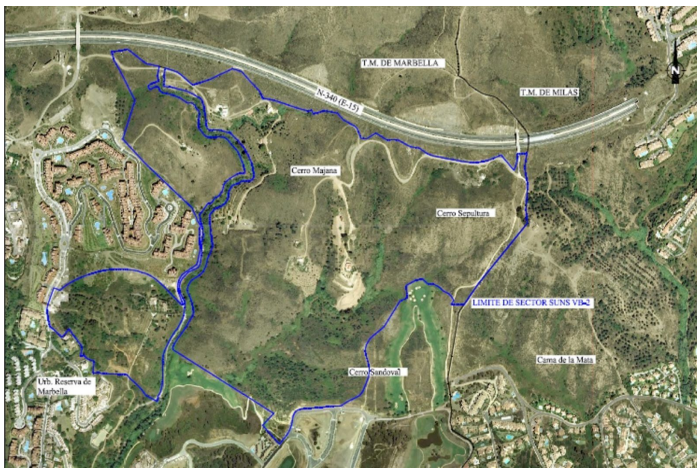

Land for sale in Las Chapas, Marbella

2 146 000 €

Ссылка: R4360702 Размер участка: 21 458m²

Costa del Sol, Las Chapas

This sector has a total area of 710,458 m², of which 21,458 m² corresponds to this farm. It represents 3.02% of rights and obligations.

The sector has a buildable area of 57,234.29 m² for Free Income Housing IN LOW DENSITY,

380 houses in Poblado Mediterráneo and 11 isolated houses.

Buildable area of 40,362 m² for Hotels.

3,000 m² Economic Activities Golf Club and Commercial Area

Which makes a total of 100,596.29 m² of surface area. Therefore $100,596.29 \text{ m}^2 \times 3.02\% = 3,038 \text{ m}^2$ of buildable area, which would correspond to this plot.

Характеристики:

Ориентация

Восток
Юг
Западный
Юго -Восток
Юго -запад

Виды

Море
Гора
Панорамный
Гольф

Категория

Перепродажа