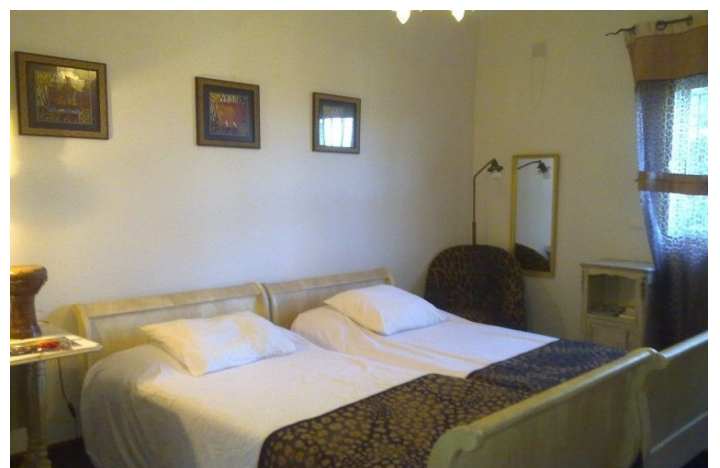

Villa - Chalet en venta en Nueva Andalucía, Marbella

1.900.000 €

Referencia: R151353 Dormitorios: 7 Baños: 5 Terreno: 743m² Construido: 211m²

Costa del Sol, Nueva Andalucía

Detached villa near cumbres del Rodeo in Nueva Andalucia, only a short drive to Puerto Banus and the town of San Pedro.

The property has had some renovation and offers 3 bedrooms on the ground floor, one of which has an ensuite bathroom, fully equipped kitchen and a comfortable living room with large covered terrace overlooking the garden & pool, ideal for alfresco dining.