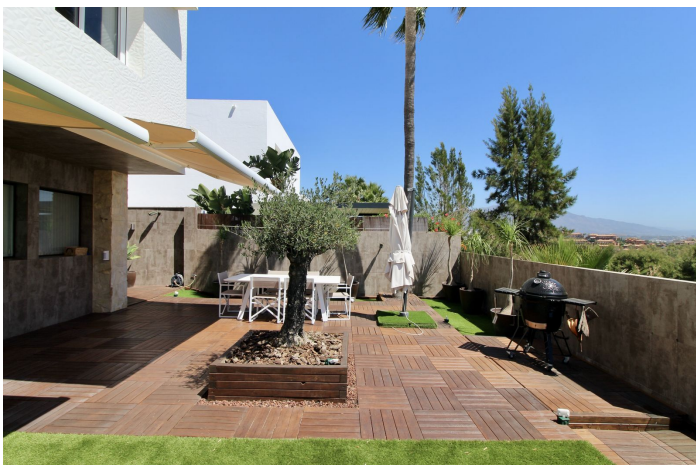

Detached Villa til salg i Benahavís, Benahavís

1.750.000 €

Reference: R4301074   Soveværelser: 4   Badeværelser: 5   Plot Size: 667m²   Byg Størrelse: 350m²   Terrasse: 40m²