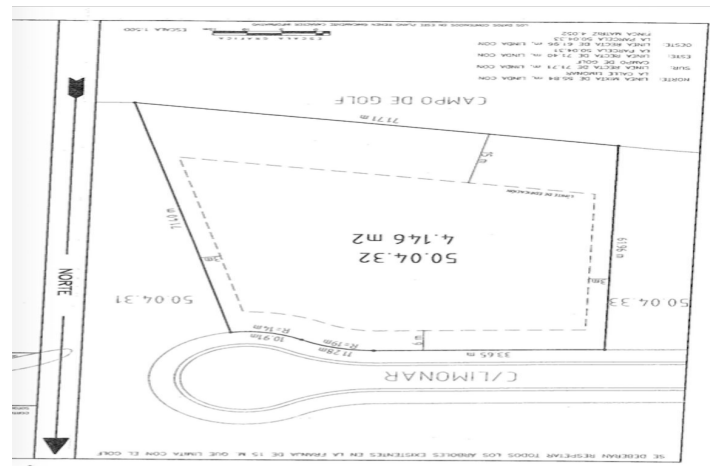

Residentiele Percelen te koop in Sotogrande Alto, Sotogrande

1.000.000 €

Referentie: R4646272 Plotgrootte: 4.146m²

Costa de la Luz, Sotogrande Alto

“Frontline golf plot located in an exclusive community in Sotogrande. Situated facing south, the plot offers privacy within a cul-de-sac, ensuring exclusive access to the property. Stunning sea views can be enjoyed from the second level.”