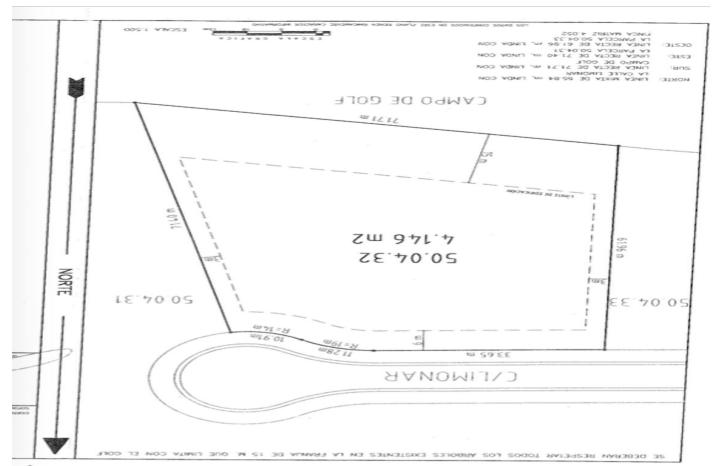

## Costa de la Luz, Sotogrande Alto

“Frontline golf plot located in an exclusive community in Sotogrande. Situated facing south, the plot offers privacy within a cul-de-sac, ensuring exclusive access to the property. Stunning sea views can be enjoyed from the second level.”