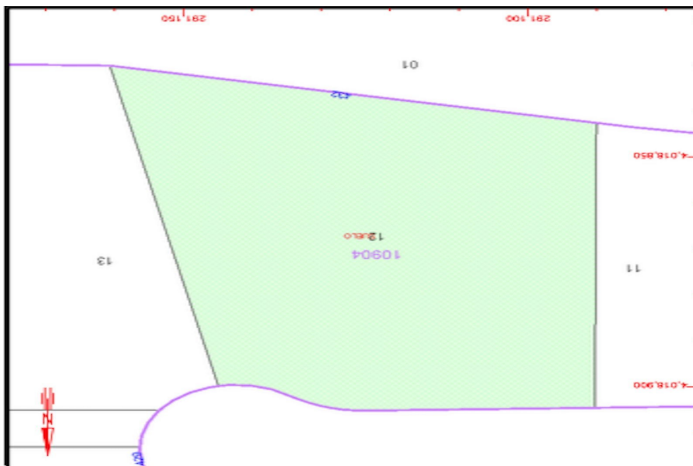

## Costa de la Luz, Sotogrande Alto

“Frontline golf plot located in an exclusive community in Sotogrande. Situated facing south, the plot offers privacy within a cul-de-sac, ensuring exclusive access to the property. Stunning sea views can be enjoyed from the second level.”