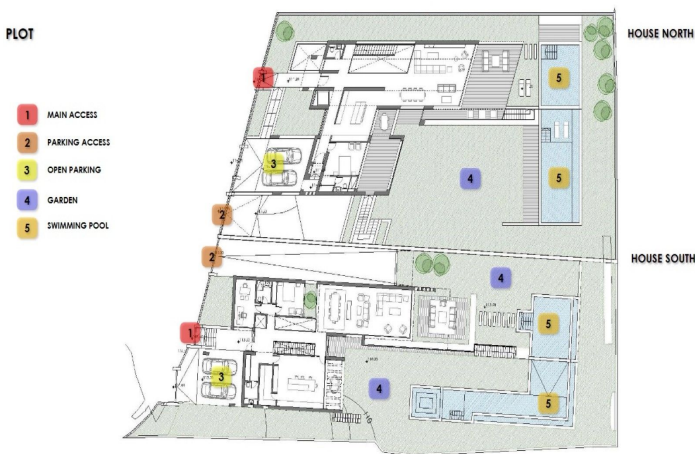

## Costa del Sol, El Rosario

SEA VIEW DEVELOPMENT OPPORTUNITY! Two adjoining development plots of 1200m<sup>2</sup> each with panoramic sea views. Full project included with architects plans and planning permission approved to build two contemporary sea view villas (estimated resale value of €2.9M each based upon high spec finish). A prime site for development of 2 new sea view villas in El Rosario.