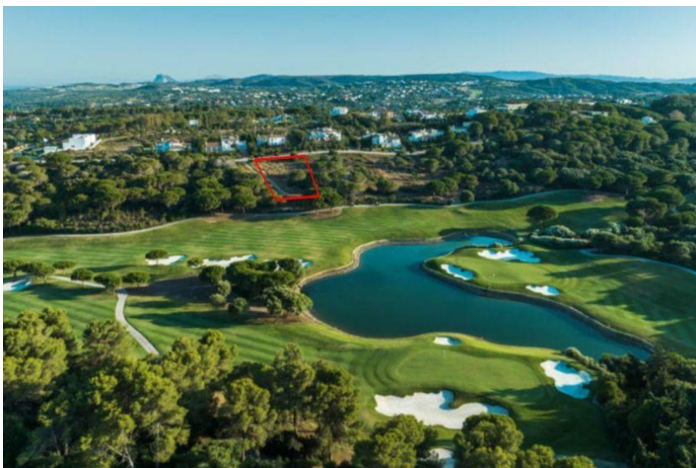

## Costa de la Luz, Sotogrande

Residential Plot, Sotogrande, Costa del Sol.

Garden/Plot 3023 m<sup>2</sup>.

Setting : Frontline Golf, Close To Golf, Close To Schools, Urbanisation.

Orientation : South West.