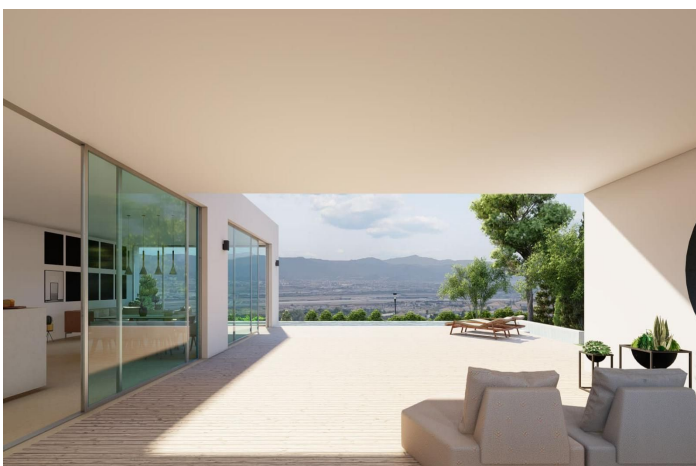

Detached Villa til salg i Alhaurín de la Torre, Alhaurín de la Torre

750.000 €

Reference: R4683868   Soveværelser: 4   Badeværelser: 5   Plot Size: 710m²   Byg Størrelse: 275m²