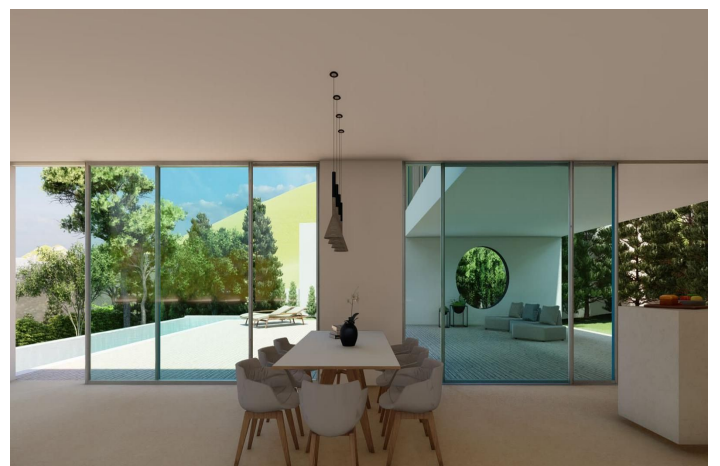

Detached Villa til salg i Alhaurín de la Torre, Alhaurín de la Torre

750.000 €

Reference: R4683868   Soveværelser: 4   Badeværelser: 5   Plot Size: 710m²   Byg Størrelse: 275m²