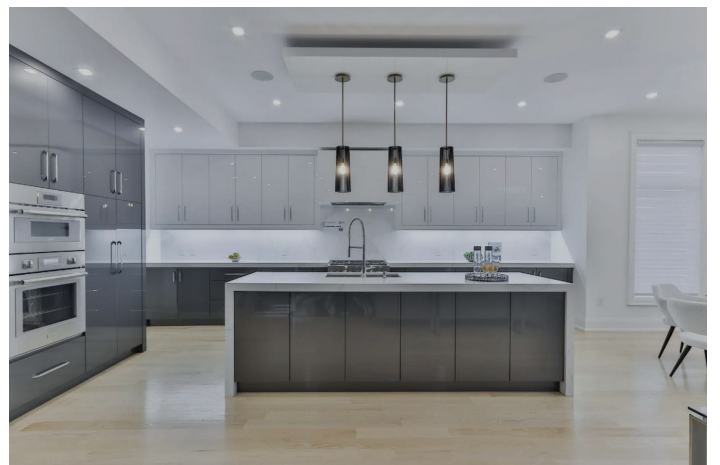

Detached Villa til salg i La Cala Golf, Mijas

1.495.000 €

Reference: R4629571 Soveværelser: 5 Badeværelser: 4 Plot Size: 817m² Byg Størrelse: 275m² Terrasse: 145m²

PROJECT AND LICENSES APPROVED