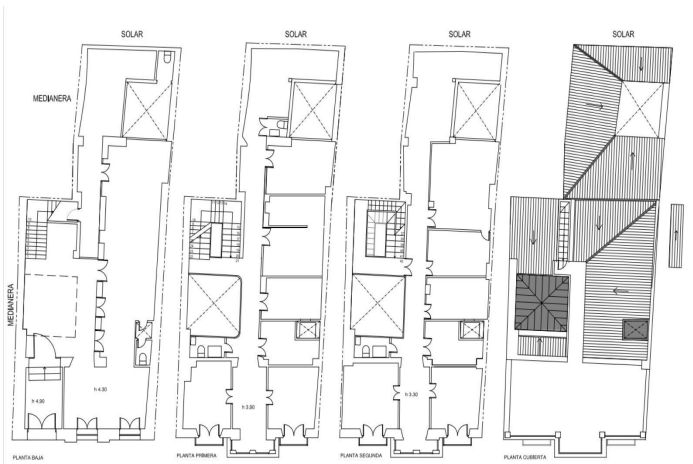

Adosada en venta en Málaga, Málaga

1.950.000 €

Referencia: R4741732 Dormitorios: 5 Baños: 5 Construido: 447m²

Costa del Sol, Málaga Centro

Building in the Malaga Centro Historico with hidden charm and beauty! Built with traditional regional architectural style and documented in the Malaga book of architecture.

Distributed over 3 levels plus a roof terrace with exceptional panoramic city views including the iconic Malaga cathedral and mountains.

This property has great potential to be renovated to a very high standard with extremely high ceilings and lots of internal space.