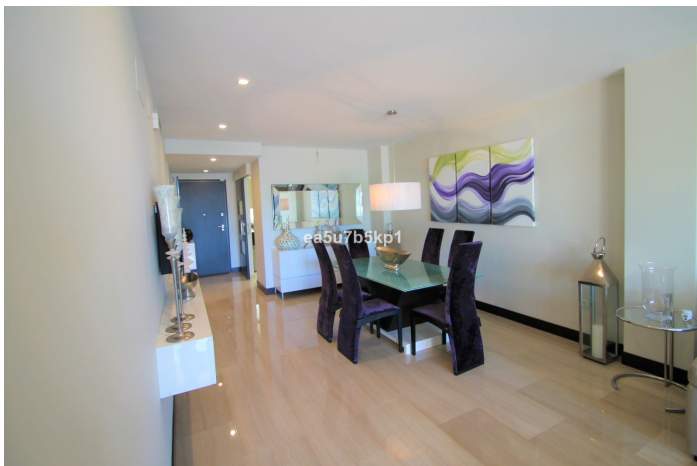

Apartamento Planta Baja en venta en Benahavís, Benahavís

550.000 €

Referencia: R3643973 Dormitorios: 3 Baños: 3 Construido: 131m² Terraza: 24m²

Costa del Sol, Benahavís

Amazing and exclusive ground floor apartment located in the prime luxury gated development in Benahavis municipality. This beautiful home consist of an ample and bright lounge - dining room, a modern and fully fitted kitchen, 2 guest bedrooms which one of them is with en-suite, a family bathroom and finally a large master bedroom with dressing room, private bathroom and with access to the large terrace ideal for entertainment or enjoying al fresco dining with family and friends. The development itself is highly sought after, being one of very few on the coast with this design. There are two communal swimming pools surrounded by stunning manicured gardens, 24h security, underground parking, storeroom and just 600m away from the local commercial centre in the award winning La Heredia, where you will find a bakery, butchers, a popular bars and restaurants.