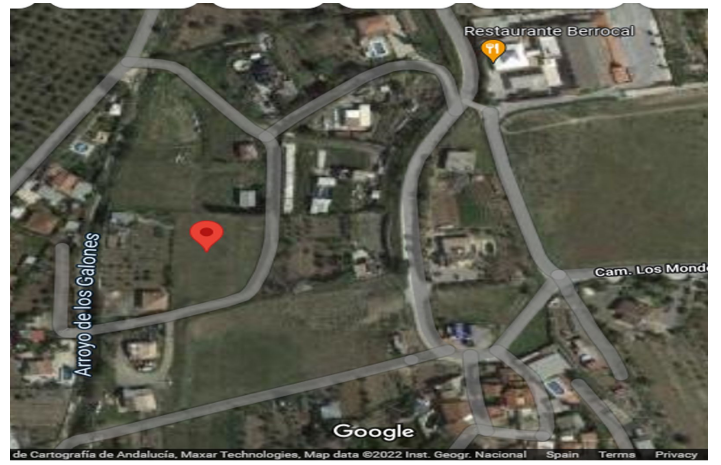

Land for sale in Cártama, Cártama

85 000 €

Ссылка: R4067335 Размер участка: 2 281m²

Valle del Guadalhorce, Estación de Cartama

ATTENTION INVESTORS!

This Plot is located in Cártama, Málaga.

You want to live or invest in a dream place in the capital of Malaga,
do not miss this OPPORTUNITY,

It has well and city water, electricity without a problem to contract.

20 minutes from Malaga airport.

Характеристики:

Ориентация

Юг

Параметр

Рядом с городом

Категория