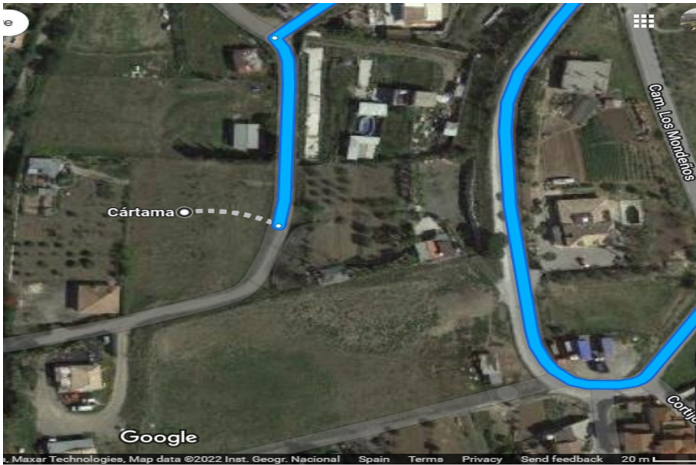

Land for sale in Cártama, Cártama

85 000 €

Ссылка: R4067335 Размер участка: 2 281m²

Valle del Guadalhorce, Estación de Cartama

ATTENTION INVESTORS!

This Plot is located in Cártama, Málaga.

You want to live or invest in a dream place in the capital of Malaga,
do not miss this OPPORTUNITY,

It has well and city water, electricity without a problem to contract.

20 minutes from Malaga airport.

Характеристики:

Ориентация

Юг

Параметр

Рядом с городом

Категория