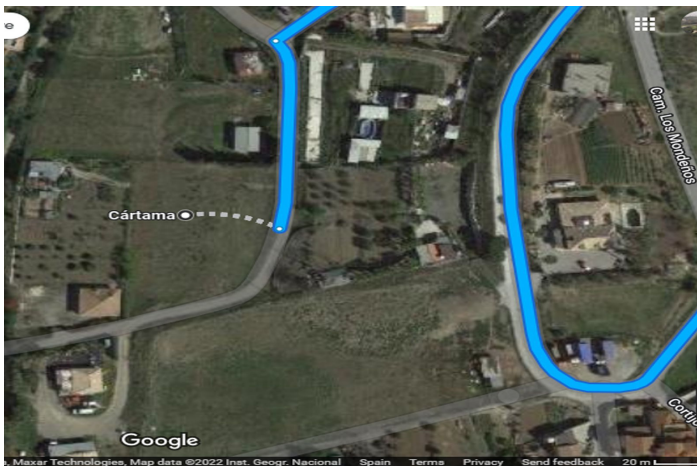

Grond te koop in Cártama, Cártama

85.000 €

Referentie: R4067335 Plotgrootte: 2.281m²

Valle del Guadalhorce, Estación de Cartama

ATTENTION INVESTORS!

This Plot is located in Cártama, Málaga.

You want to live or invest in a dream place in the capital of Malaga,
do not miss this OPPORTUNITY,

It has well and city water, electricity without a problem to contract.

20 minutes from Malaga airport.

Kenmerken:

Zonorientatie

Zuiden

Ligging

Dicht bij de stad

Categorie