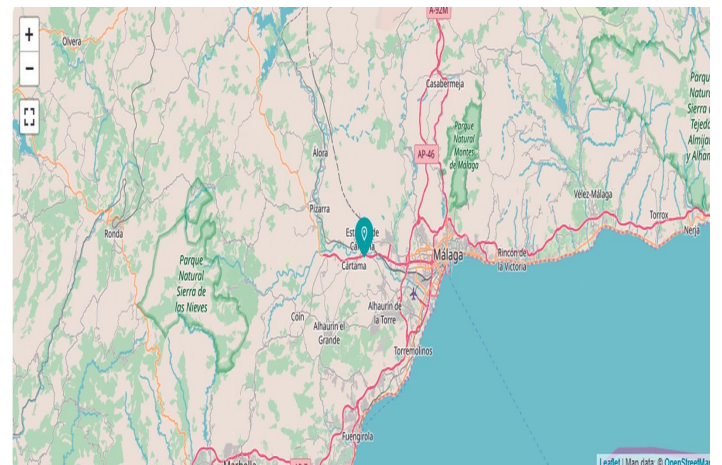

## Valle del Guadalhorce, Estación de Cartama

ATTENTION INVESTORS!

This Plot is located in Cártama, Málaga.

You want to live or invest in a dream place in the capital of Malaga,  
do not miss this OPPORTUNITY,

It has well and city water, electricity without a problem to contract.

20 minutes from Malaga airport.

### Posición

Cerca de la ciudad