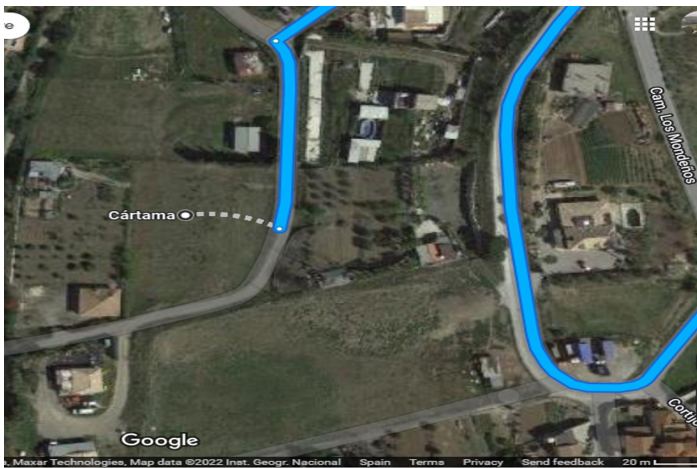

Land for sale in Cártama, Cártama

85,000 €

Reference: R4067335 Plot Size: 2,281m²

Valle del Guadalhorce, Estación de Cartama

ATTENTION INVESTORS!

This Plot is located in Cártama, Málaga.

You want to live or invest in a dream place in the capital of Malaga,
do not miss this OPPORTUNITY,

It has well and city water, electricity without a problem to contract.

20 minutes from Malaga airport.

Features:

Orientation

South

Setting

Close To Town

Category