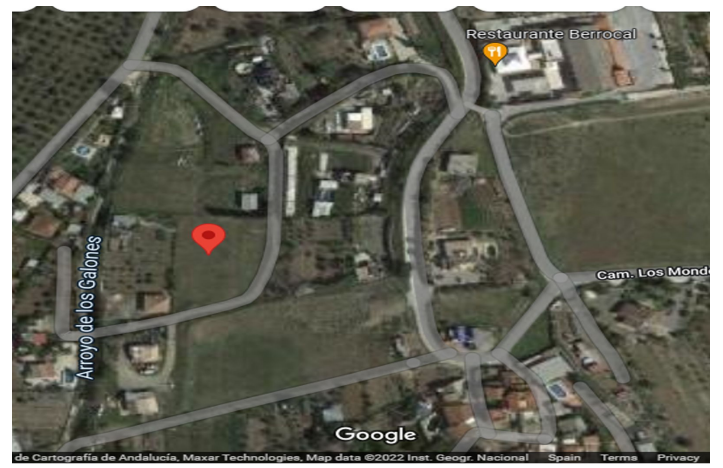

Land for sale in Cártama, Cártama

85,000 €

Reference: R4067335 Plot Size: 2,281m²

Valle del Guadalhorce, Estación de Cartama

ATTENTION INVESTORS!

This Plot is located in Cártama, Málaga.

You want to live or invest in a dream place in the capital of Malaga,
do not miss this OPPORTUNITY,

It has well and city water, electricity without a problem to contract.

20 minutes from Malaga airport.

Features:

Orientation

South

Setting

Close To Town

Category