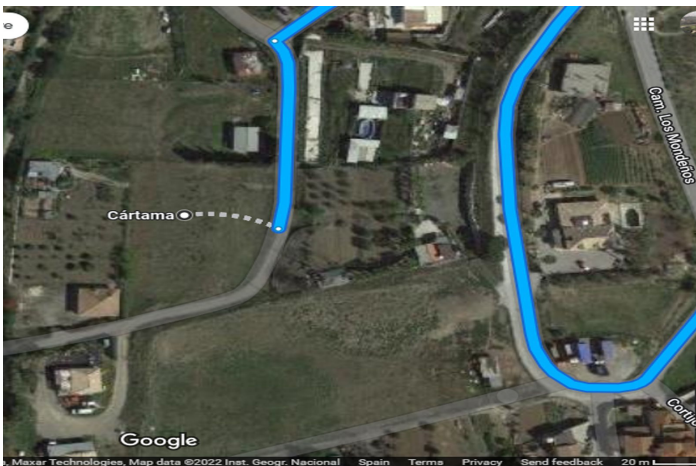

Land til salg i Cártama, Cártama

85.000 €

Reference: R4067335 Plot Size: 2.281m²

Valle del Guadalhorce, Estación de Cartama

ATTENTION INVESTORS!

This Plot is located in Cártama, Málaga.

You want to live or invest in a dream place in the capital of Malaga,
do not miss this OPPORTUNITY,

It has well and city water, electricity without a problem to contract.

20 minutes from Malaga airport.

Funktioner:

Orientering

Syd

Indstilling

Tæt på byen

Kategori