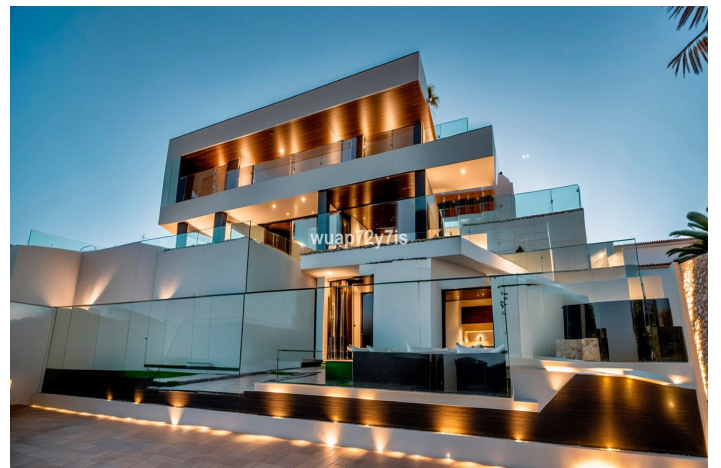

## Detached Villa til salg i Benahavís, Benahavís

6.950.000 €

Reference: R4590604    Soveværelser: 6    Badeværelser: 6    Plot Size: 1.020m<sup>2</sup>    Byg Størrelse: 500m<sup>2</sup>    Terrasse: 700m<sup>2</sup>

## Costa del Sol, Benahavís

Welcome to Villa Skyline, an exceptional residence nestled within the heart of a golf paradise, gracing a sprawling 1020 m<sup>2</sup> plot and boasting a stunning 500 m<sup>2</sup> architectural masterpiece exuding opulence and sophistication.

The seamless fusion of practicality and elegance defines Villa Skyline, featuring a spacious laundry room and refined storage solutions, including a grocery elevator, enveloping the space in an aura of serene luxury. Embrace a sanctuary of well-being within this abode; an in-house Gym, Sauna, and Jacuzzi beckon, inviting tranquillity and revitalisation. Outside, discover numerous terraces, inviting lounge areas, an outdoor kitchen, and a pool, ensuring unparalleled convenience for leisure and entertainment.

Villa Skyline transcends mere housing; it epitomises sophistication, gracefully blending luxury with functionality, culminating in an unparalleled lifestyle experience.

-REFURBISHMENT PROJECT-