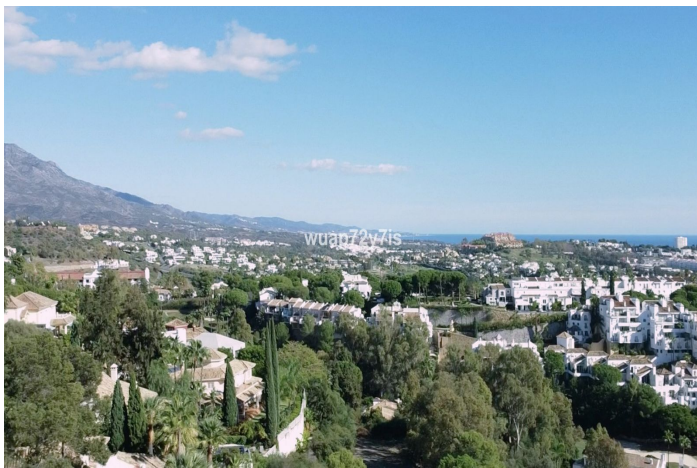

## Costa del Sol, Benahavís

Welcome to Villa Skyline, an exceptional residence nestled within the heart of a golf paradise, gracing a sprawling 1020 m<sup>2</sup> plot and boasting a stunning 500 m<sup>2</sup> architectural masterpiece exuding opulence and sophistication.

### Synspunkter

Hav  
Bjerg  
Panoramisk  
Land  
Golf