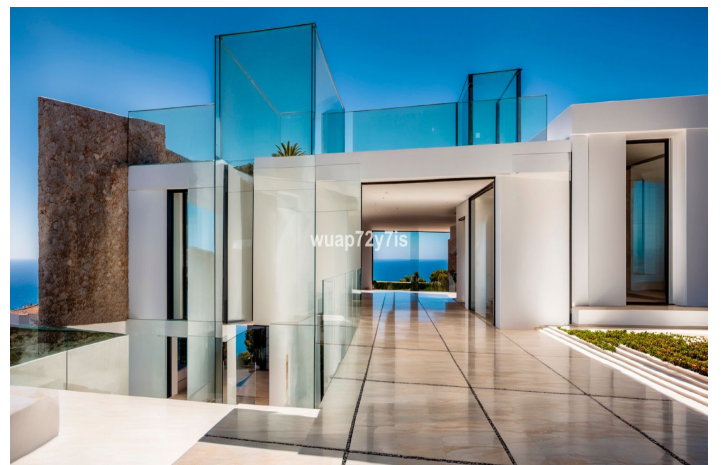

## Costa del Sol, Benahavís

Welcome to Villa Skyline, an exceptional residence nestled within the heart of a golf paradise, gracing a sprawling 1020 m<sup>2</sup> plot and boasting a stunning 500 m<sup>2</sup> architectural masterpiece exuding opulence and sophistication.

The seamless fusion of practicality and elegance defines Villa Skyline, featuring a spacious laundry room and refined storage solutions, including a grocery elevator, enveloping the space in an aura of serene luxury. Embrace a sanctuary of well-being within this abode; an in-house Gym, Sauna, and Jacuzzi beckon, inviting tranquillity and revitalisation. Outside, discover numerous terraces, inviting lounge areas, an outdoor kitchen, and a pool, ensuring unparalleled convenience for leisure and entertainment.

Villa Skyline transcends mere housing; it epitomises sophistication, gracefully blending luxury with functionality, culminating in an unparalleled lifestyle experience.

-REFURBISHMENT PROJECT-