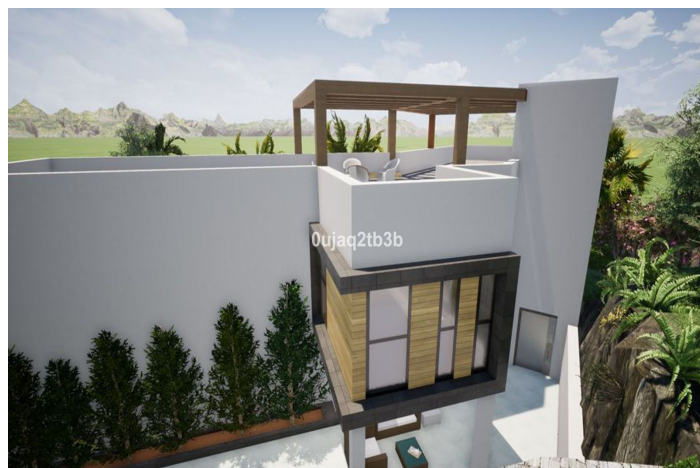

Residentiele Percelen te koop in El Rosario, Marbella

555.000 €

Referentie: R3888871 Plotgrootte: 1.704m²

Costa del Sol, El Rosario

Magnificent plot in a great location and walking distance to Sports center, commercial center, services and amenities. There is a project to build a very large house taking advantage of the slope in the plot. South-West oriented. El Rosario is a consolidated residential area with high demand for plots and properties.

Berg

Panoramisch

Tuin

Straat

Categorie

Investering

Golf

Wederverkoop