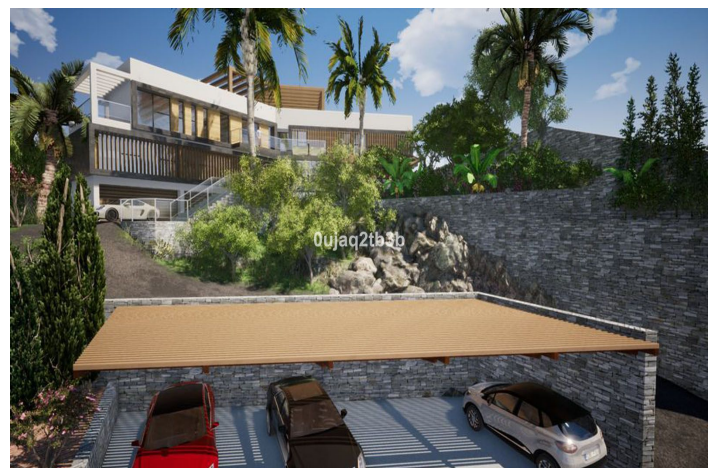

Residentiele Percelen te koop in El Rosario, Marbella

555.000 €

Referentie: R3888871 Plotgrootte: 1.704m²

Costa del Sol, El Rosario

Magnificent plot in a great location and walking distance to Sports center, commercial center, services and amenities. There is a project to build a very large house taking advantage of the slope in the plot. South-West oriented. El Rosario is a consolidated residential area with high demand for plots and properties.

Berg

Panoramisch

Tuin

Straat

Categorie

Investering

Golf

Wederverkoop