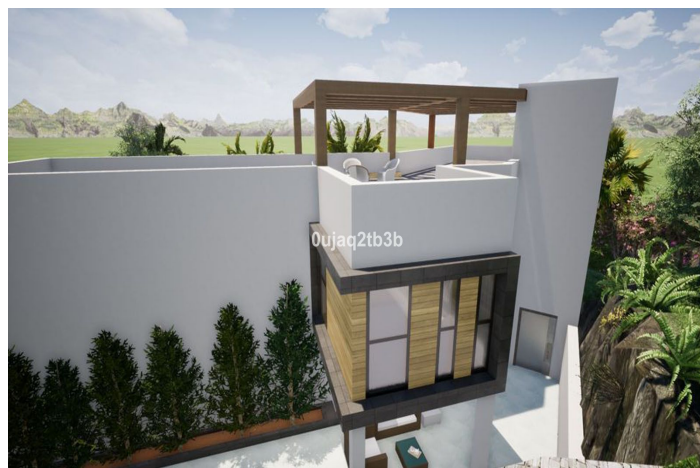

Residential Plot for sale in El Rosario, Marbella

555,000 €

Reference: R3888871 Plot Size: 1,704m²

Costa del Sol, El Rosario

Magnificent plot in a great location and walking distance to Sports center, commercial center, services and amenities. There is a project to build a very large house taking advantage of the slope in the plot. South-West oriented. El Rosario is a consolidated residential area with high demand for plots and properties.

Mountain

Panoramic

Garden

Street

Category

Investment

Golf

Resale