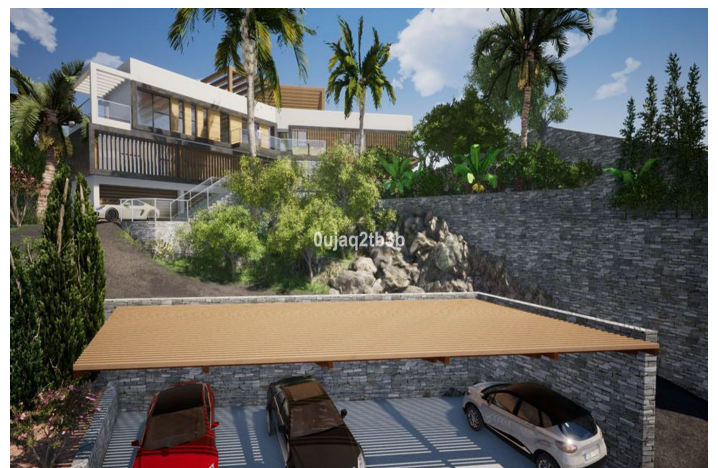

Residential Plot for sale in El Rosario, Marbella

555,000 €

Reference: R3888871 Plot Size: 1,704m²

Costa del Sol, El Rosario

Magnificent plot in a great location and walking distance to Sports center, commercial center, services and amenities. There is a project to build a very large house taking advantage of the slope in the plot. South-West oriented. El Rosario is a consolidated residential area with high demand for plots and properties.

Mountain

Panoramic

Garden

Street

Category

Investment

Golf

Resale