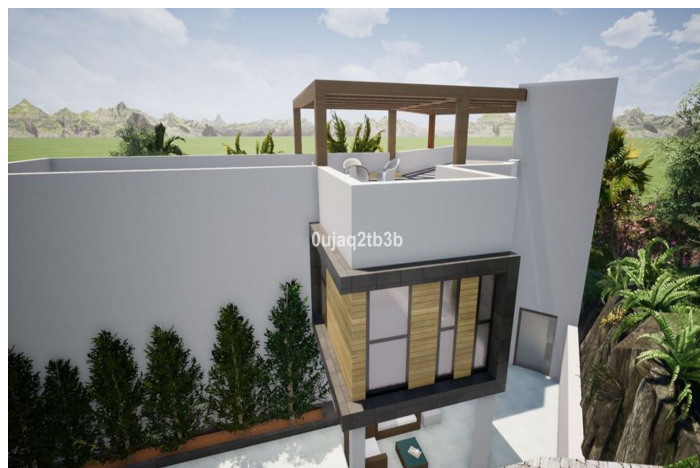

# Residential Plot til salg i El Rosario, Marbella

555.000 €

Reference: R3888871 Plot Size: 1.704m<sup>2</sup>

## Costa del Sol, El Rosario

Magnificent plot in a great location and walking distance to Sports center, commercial center, services and amenities. There is a project to build a very large house taking advantage of the slope in the plot. South-West oriented. El Rosario is a consolidated residential area with high demand for plots and properties.