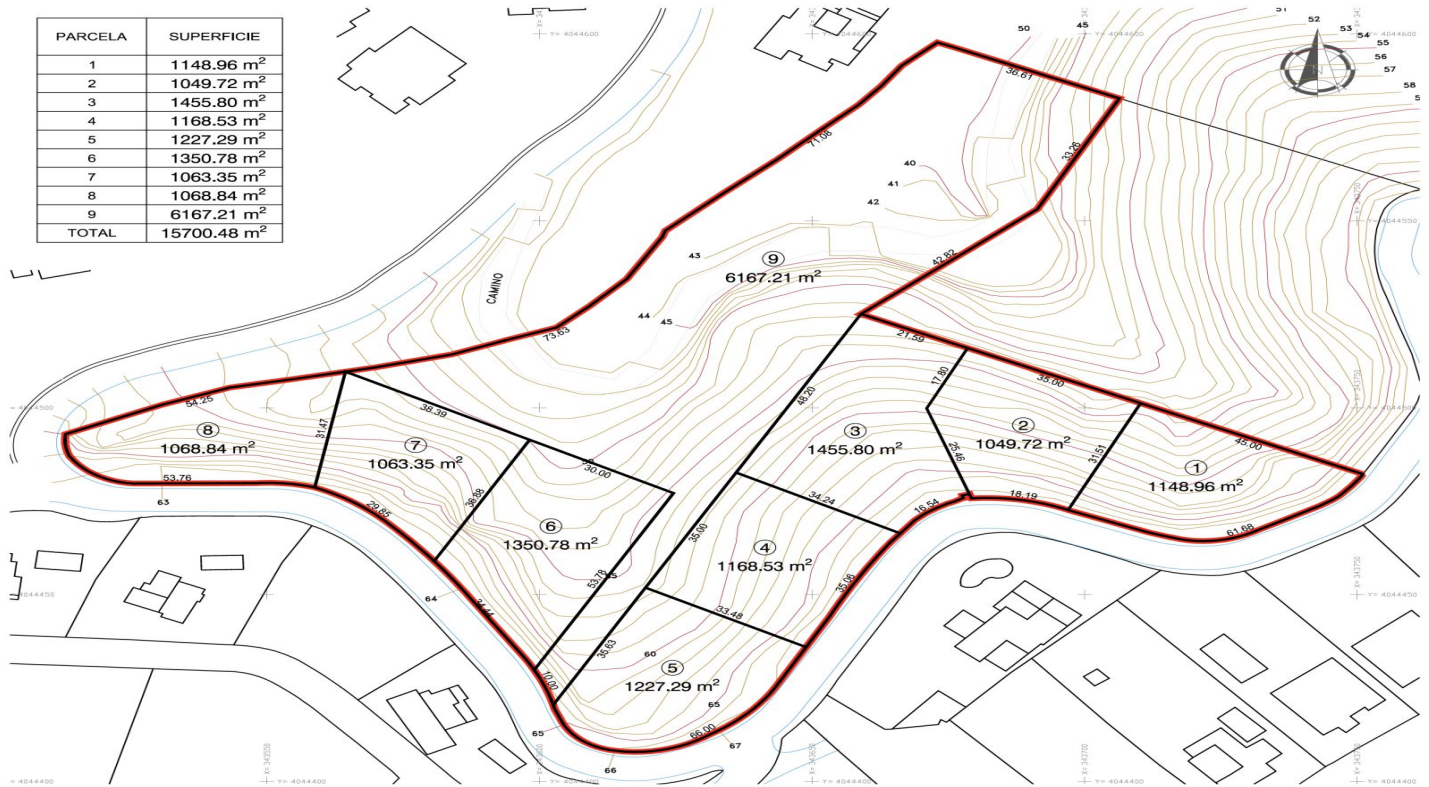

Residential Plot til salg i La Mairena, Marbella

2.355.000 €

Reference: R3168088 Plot Size: 15.700m² Byg Størrelse: 3.454m²

PARCELA	SUPERFICIE
1	1148.96 m ²
2	1049.72 m ²
3	1455.80 m ²
4	1168.53 m ²
5	1227.29 m ²
6	1350.78 m ²
7	1063.35 m ²
8	1068.84 m ²
9	6167.21 m ²
TOTAL	15700.48 m ²

Costa del Sol, La Mairena

Plot to build 8 villas and townhouses in La Mairena.

Residential Plot, La Mairena, Costa del Sol.

Garden/Plot 15700 m².

Setting : Suburban, Country, Village, Mountain Pueblo, Close To Golf, Close To Sea, Close To Schools, Close To Forest, Urbanisation.

Orientation : North, North East, East, South West, West, North West.

Views : Mountain, Country, Panoramic, Garden, Courtyard, Forest.

Category : Investment, Off Plan, With Planning Permission.

Funktioner:

Orientering

Nord

Øst

Vest

Nordøst

Sydvest

Nordvest

Synspunkter