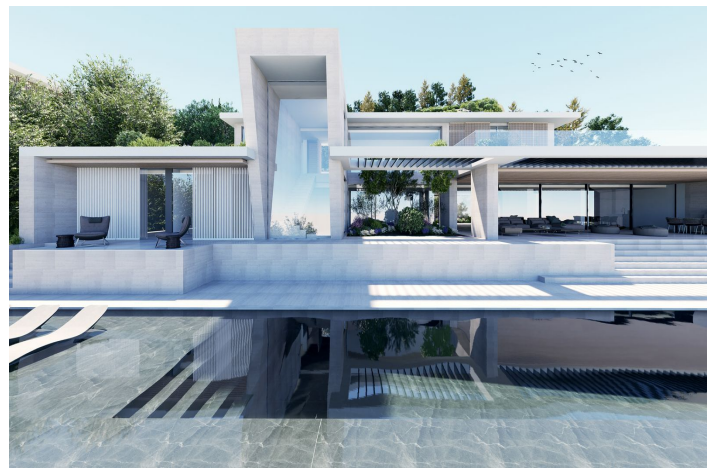

## Costa de la Luz, Sotogrande

Building plot of 8,359 m<sup>2</sup> with panoramic views of the sea and several prestigious golf courses.

Building area of 2,507.70 m<sup>2</sup>.

Located in the prestigious urbanization of 'La Reserva de Sotogrande', just 5 minutes by car from magnificent beaches and numerous golf courses, some of them very important, such as 'Valderrama', one of the best known in the world! world and ranked best course in continental Europe by Golf World magazine in 1999! Also known for having organized some of the best golf tournaments in the world.