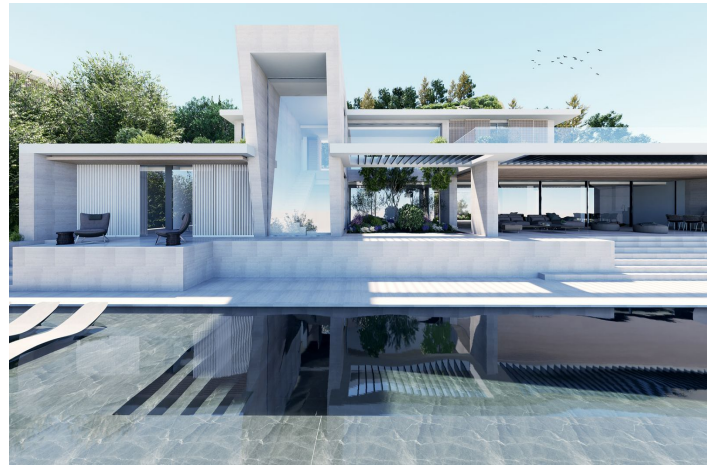

Residential Plot for sale in Sotogrande, Sotogrande

3,750,000 €

Reference: R4775296 Plot Size: 8,359m² Build Size: 2,507m²

Costa de la Luz, Sotogrande

Building plot of 8,359 m² with panoramic views of the sea and several prestigious golf courses.

Building area of 2,507.70 m².

Located in the prestigious urbanization of 'La Reserva de Sotogrande', just 5 minutes by car from magnificent beaches and numerous golf courses, some of them very important, such as 'Valderrama', one of the best known in the world! world and ranked best course in continental Europe by Golf World magazine in 1999! Also known for having organized some of the best golf tournaments in the world.

Utility Room

Views

Sea

Mountain

Panoramic

Golf

Beach

Port