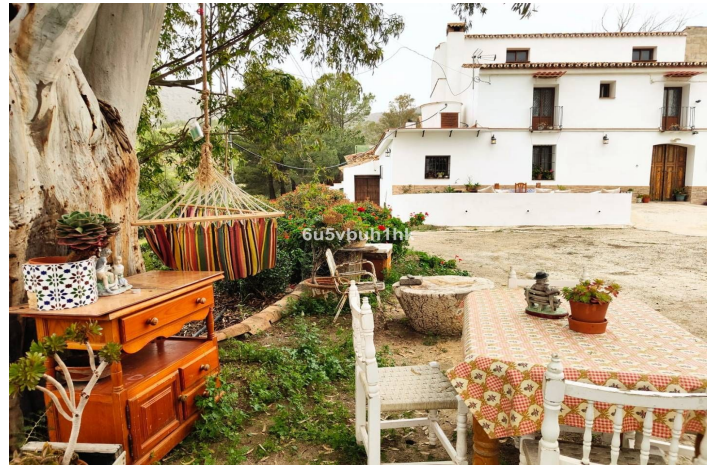

## Costa del Sol, Málaga

We are pleased to present this distinguished country property located in a privileged rural setting. This rustic house, part of a larger old manor house, offers a total land area of 480,000 square meters, characterized by its natural beauty and dryland farming soil, primarily dedicated to almond trees, olive trees, and carob trees. The extensive land not only provides a tranquil and private environment but also presents an exceptional opportunity to expand and diversify agricultural production. With the possibility of increasing the number of trees in production, this estate offers significant potential for those interested in actively exploiting the land and increasing its agricultural yield. The residence encompasses over 800 square meters of construction, of which more than 200 square meters are dedicated to habitable spaces, where a family currently resides. Additionally, an additional part of the property is designated for multiple uses, such as a corral and storage. However, there is the possibility of adapting these areas to create additional rooms or even a separate entrance for another family, thus expanding the options for use and enjoyment of the property. It is important to note that this rustic house shares a wall with the neighbor, forming part of a larger structure. One of the highlights of this property is its natural environment, which offers breathtaking panoramic views that change with the seasons. From every corner of the property, one can enjoy the beauty and serenity of the surrounding landscape, providing a living experience in harmony with nature. In summary, this rustic house nestled on extensive agricultural land offers a unique opportunity for those seeking a tranquil lifestyle connected with the land. With its ample space, versatility of use, and unparalleled views, this property represents a valuable investment and a true gem in the rural real estate market.