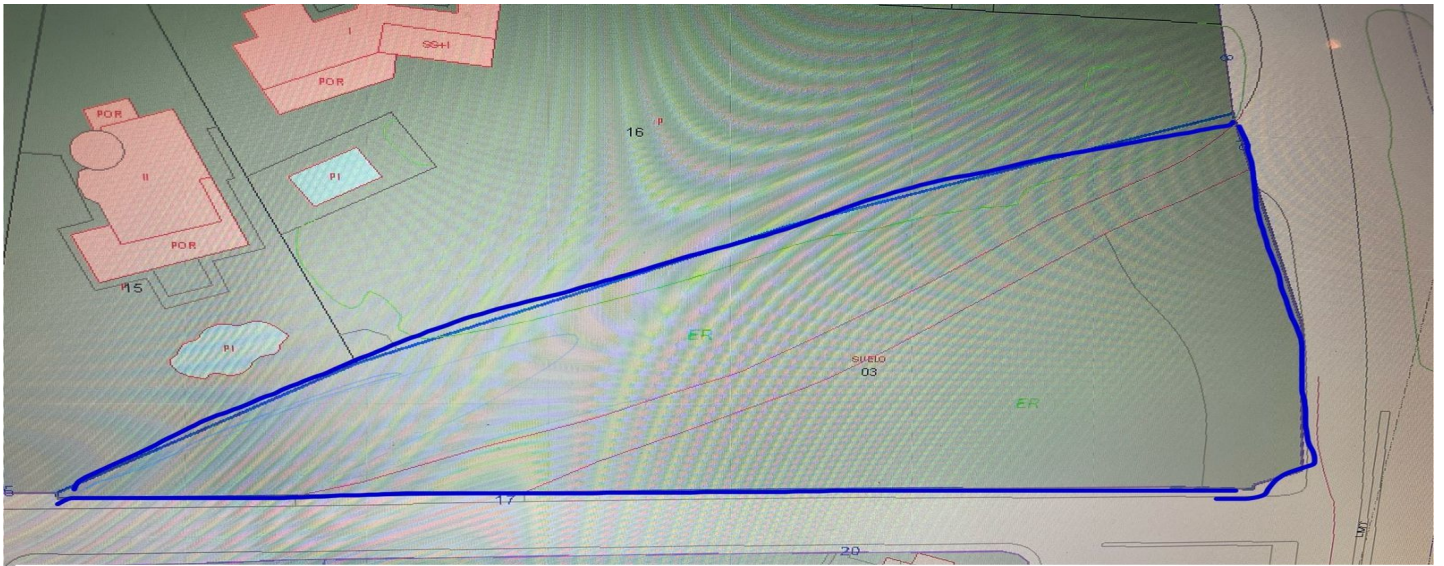

Residentiele Percelen te koop in Benahavís, Benahavís

750.000 €

Referentie: R4438873 Plotgrootte: 3.500m²

Costa del Sol, Benahavís

This picturesque plot of land, now available for sale in Benahavis village .Good location , walking distance to schools , kindergarten and village's center .