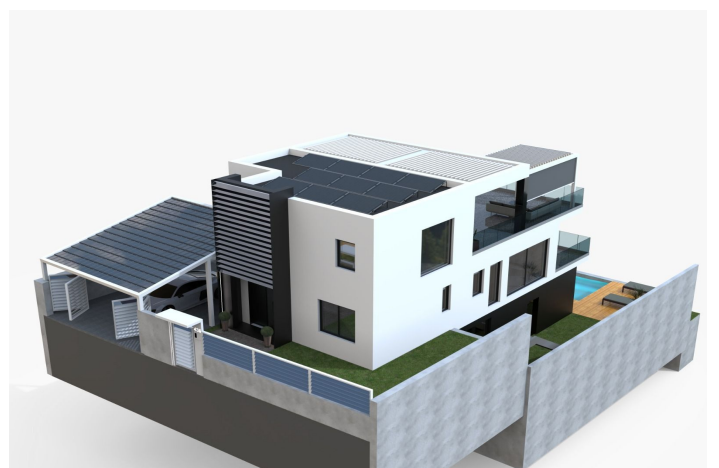

## Vrijstaande Villa te koop in Nueva Andalucía, Marbella

1.495.000 €

Referentie: R4256170 Slaapkamers: 6 Badkamers: 4 Plotgrootte: 450m<sup>2</sup> Perceelgrootte: 230m<sup>2</sup> Terras: 80m<sup>2</sup>

## Costa del Sol, Nueva Andalucía

Walking distance to Puerto Banus with panoramic views to sea and mountains.

Independent villa currently with 2 apartments on two levels with 6 bedrooms.

Has an approved project for additional floor making it into a three level luxury villa. Plans include installation of solar power for all electricity, heating, water and air conditioning. Sold as is with the approved building license by Marbella Town Hall and architect plans but without completion of building works for €1.495.000. Builders have estimated cost to complete 350-500k. Unique opportunity for clients with a budget of €2 million that want finishings to their personal taste.

Green Energy House option: Shown here as Green Energy House with 24/7 solar power using new technology with ValloSolar tiles and solar pergolas providing power for all electricity, heating, cooling and car charging. This option also incorporates new technology in panels that are more efficient than under floor heating and run by solar power.