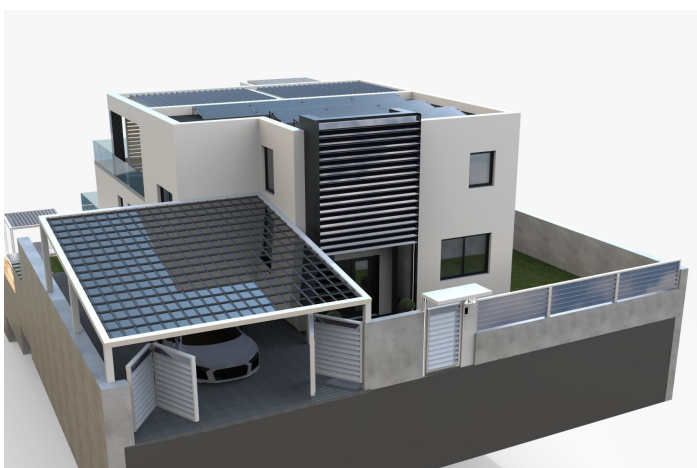

## Vrijstaande Villa te koop in Nueva Andalucía, Marbella

1.495.000 €

Referentie: R4256170 Slaapkamers: 6 Badkamers: 4 Plotgrootte: 450m<sup>2</sup> Perceelgrootte: 230m<sup>2</sup> Terras: 80m<sup>2</sup>

## Costa del Sol, Nueva Andalucía

Walking distance to Puerto Banus with panoramic views to sea and mountains.

Independent villa currently with 2 apartments on two levels with 6 bedrooms.

Has an approved project for additional floor making it into a three level luxury villa. Plans include installation of solar power for all electricity, heating, water and air conditioning. Sold as is with the approved building license by Marbella Town Hall and architect plans but without completion of building works for €1.495.000. Builders have estimated cost to complete 350-500k. Unique opportunity for clients with a budget of €2 million that want finishings to their personal taste.

Green Energy House option: Shown here as Green Energy House with 24/7 solar power using new technology with ValloSolar tiles and solar pergolas providing power for all electricity, heating, cooling and car charging. This option also incorporates new technology in panels that are more efficient than under floor heating and run by solar power.