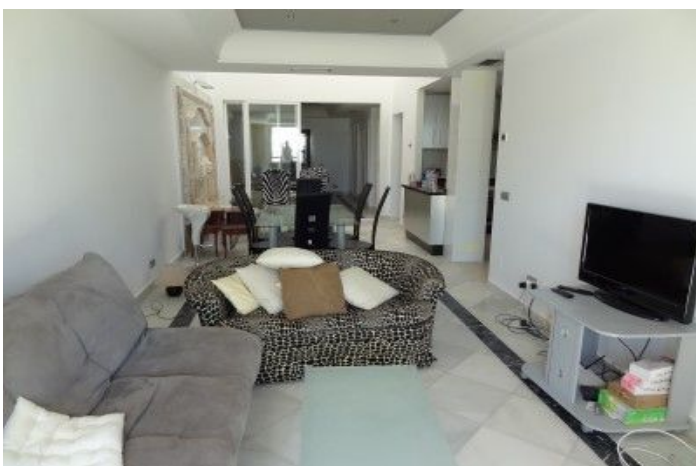

Begane grond appartement te koop in Puerto Banús, Marbella

4.200.000 €

Referentie: R2768600 Slaapkamers: 6 Badkamers: 6 Perceelgrootte: 663m²

Costa del Sol, Puerto Banús

This unique large beachfront garden duplex occupies the front line to the beach only steps away from a private gate onto the promenade in Puerto Banus. The unique property has been sub-divided into 4 separate apartments sharing a common private entry foyer to ideally suit a large extended family or group of friends buying together, or as a rental investment. Each of the apartments has its own title deed, allowing a buyer re-sell any of the properties. Options exist to re-combine the upper or lower 2 apartments, or the entire duplex. Located right on the beachfront in central Puerto Banus, there are two apartments on the ground floor with direct garden access, and two on the first floor with private terraces. All four apartments offer wonderful sea views right on the beachfront, and have their own small kitchens and lounges. There are 2 x 2 bed apartments (145m² each) + 2 x 1 bed apartments (130 m² each) each with their own entrances. 3 underground parking spaces included. The complex also offers a large communal swimming pool and direct beach access. A unique set-up right on the beachfront in Puerto Banus.