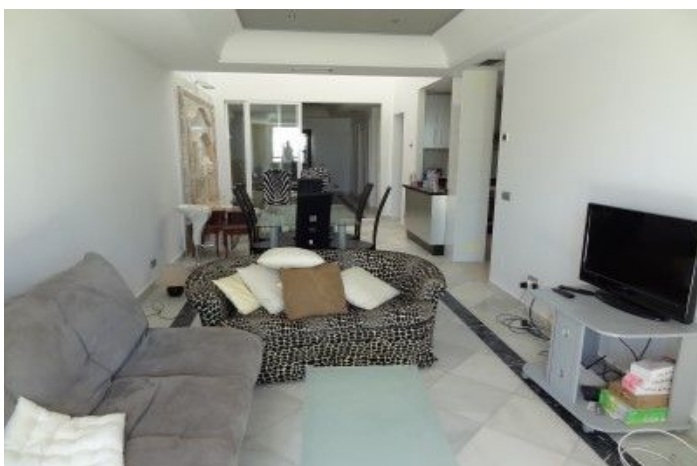

Apartamento Planta Baja en venta en Puerto Banús, Marbella

4.200.000 €

Referencia: R2768600 Dormitorios: 6 Baños: 6 Construido: 663m²

Costa del Sol, Puerto Banús

This unique large beachfront garden duplex occupies the front line to the beach only steps away from a private gate onto the promenade in Puerto Banus. The unique property has been sub-divided into 4 separate apartments sharing a common private entry foyer to ideally suit a large extended family or group of friends buying together, or as a rental investment. Each of the apartments has its own title deed, allowing a buyer re-sell any of the properties. Options exist to re-combine the upper or lower 2 apartments, or the entire duplex. Located right on the beachfront in central Puerto Banus, there are two apartments on the ground floor with direct garden access, and two on the first floor with private terraces. All four apartments offer wonderful sea views right on the beachfront, and have their own small kitchens and lounges. There are 2 x 2 bed apartments (145m² each) + 2 x 1 bed apartments (130 m² each) each with their own entrances. 3 underground parking spaces included. The complex also offers a large communal swimming pool and direct beach access. A unique set-up right on the beachfront in Puerto Banus.