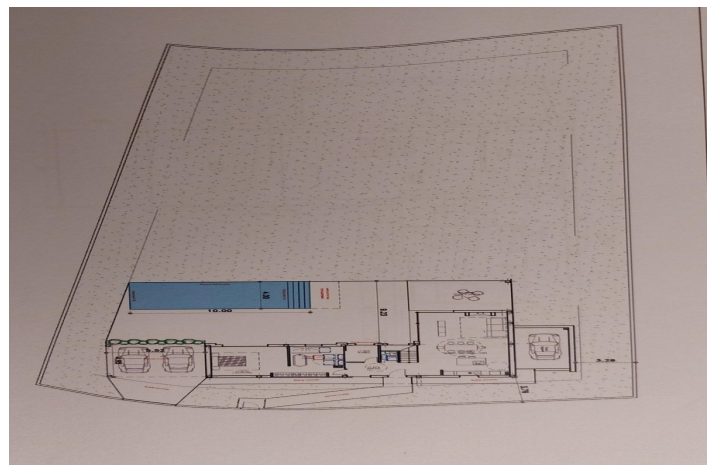

Residential Plot til salg i La Cala Golf, Mijas

239.000 €

Reference: R4683115 Soveværelser: 1 Badeværelser: 1 Plot Size: 1.574m² Terrasse: 5m²

Costa del Sol, La Cala Golf

Excellent plot to built your villa (existing project) on a privileged elevated position with breathtaking mountains views. The plot is rather steep with a rectangular shape and 1.575m² giving the possibility to built 275m² villa (+terraces and underground level). The plot is being sold under the 7% ITP tax regime (rather than the 21% VAT regime, which represents a saving of more than €30,000).