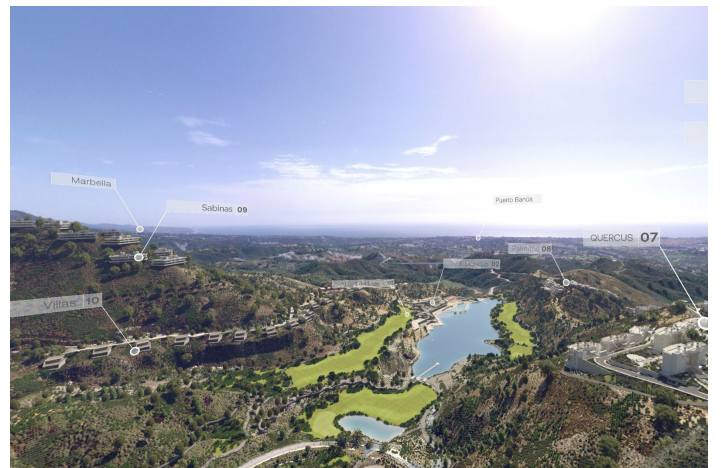

## Costa del Sol, Benahavís

Super west facing plot within the area of El Real de la Quinta. This plot is flat and is ready for an architect to come and design a dream home.

Overlooking what will be the golf course of this luxurious new area in Benahavis, the villa that is built here will have stunning views and will be able to access incredible facilities.

Real de La Quinta Residential Country Club Resort® is an enchanting 200 hectare residential resort, seamlessly integrated into the idyllic foothills of the Sierra de las Nieves overlooking the majestic La Concha mountain, the picturesque Costa del Sol and bordering the UNESCO biosphere reserve. Fulfil your lifestyle dreams with the Real de La Quinta real estate project where nature coexists with the modern world.

**GREAT OPPORTUNITY TO OBTAIN A BUILDING PLOT IN THE MOST UP AND COMING LOCATION  
BUILDING PLOT IN REAL DE LA QUINTA WITH GORGEOUS VIEWS AND WEST ORIENTATION.**

## Характеристики:

**Ориентация**

Западный

**Виды**

Море

Гора

Панорамный

Страна