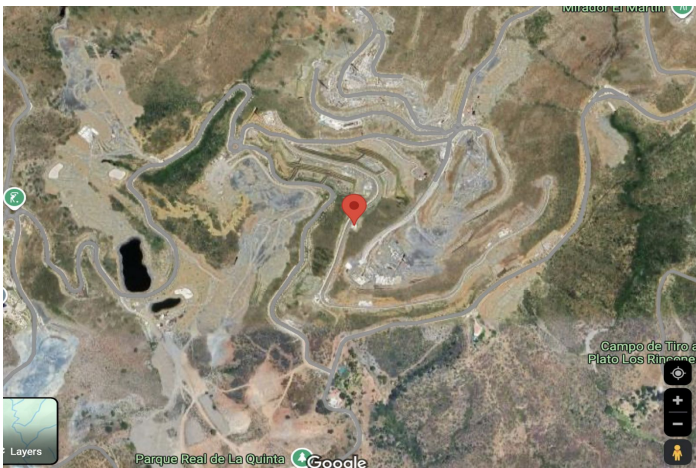

## Costa del Sol, Benahavís

Super west facing plot within the area of El Real de la Quinta. This plot is flat and is ready for an architect to come and design a dream home.

Overlooking what will be the golf course of this luxurious new area in Benahavis, the villa that is built here will have stunning views and will be able to access incredible facilities.

Real de La Quinta Residential Country Club Resort® is an enchanting 200 hectare residential resort, seamlessly integrated into the idyllic foothills of the Sierra de las Nieves overlooking the majestic La Concha mountain, the picturesque Costa del Sol and bordering the UNESCO biosphere reserve. Fulfil your lifestyle dreams with the Real de La Quinta real estate project where nature coexists with the modern world.

**GREAT OPPORTUNITY TO OBTAIN A BUILDING PLOT IN THE MOST UP AND COMING LOCATION  
BUILDING PLOT IN REAL DE LA QUINTA WITH GORGEOUS VIEWS AND WEST ORIENTATION.**

## Характеристики:

**Ориентация**

Западный

**Виды**

Море

Гора

Панорамный

Страна