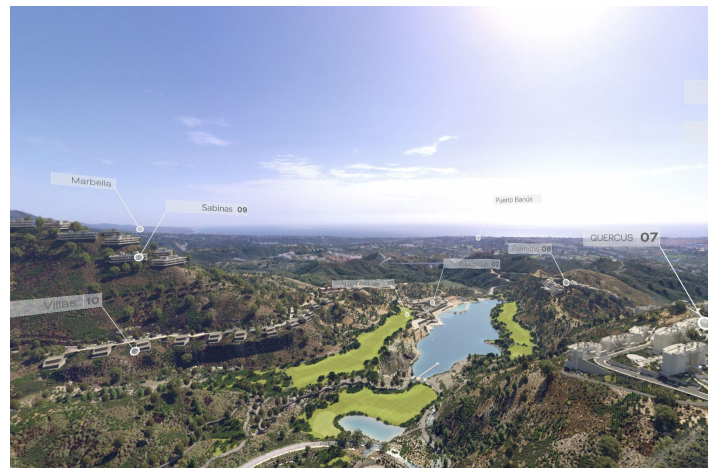

Residential Plot for sale in Benahavís, Benahavís

740,000 €

Reference: R4405132 Plot Size: 1,751m²

Costa del Sol, Benahavís

Super west facing plot within the area of El Real de la Quinta. This plot is flat and is ready for an architect to come and design a dream home.

Overlooking what will be the golf course of this luxurious new area in Benahavis, the villa that is built here will have stunning views and will be able to access incredible facilities.

Real de La Quinta Residential Country Club Resort® is an enchanting 200 hectare residential resort, seamlessly integrated into the idyllic foothills of the Sierra de las Nieves overlooking the majestic La Concha mountain, the picturesque Costa del Sol and bordering the UNESCO biosphere reserve. Fulfil your lifestyle dreams with the Real de La Quinta real estate project where nature coexists with the modern world.

**GREAT OPPORTUNITY TO OBTAIN A BUILDING PLOT IN THE MOST UP AND COMING LOCATION
BUILDING PLOT IN REAL DE LA QUINTA WITH GORGEOUS VIEWS AND WEST ORIENTATION.**

Features:

Orientation

West

Views

Sea

Mountain

Panoramic