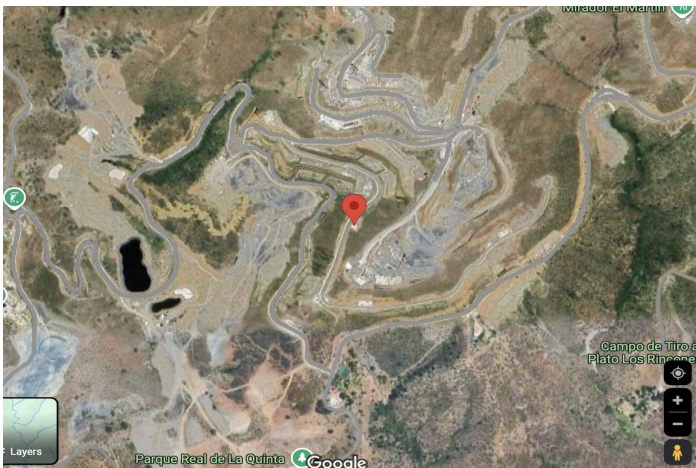

Residential Plot for sale in Benahavís, Benahavís

740,000 €

Reference: R4405132 Plot Size: 1,751m²

Costa del Sol, Benahavís

Super west facing plot within the area of El Real de la Quinta. This plot is flat and is ready for an architect to come and design a dream home.

Overlooking what will be the golf course of this luxurious new area in Benahavis, the villa that is built here will have stunning views and will be able to access incredible facilities.

Real de La Quinta Residential Country Club Resort® is an enchanting 200 hectare residential resort, seamlessly integrated into the idyllic foothills of the Sierra de las Nieves overlooking the majestic La Concha mountain, the picturesque Costa del Sol and bordering the UNESCO biosphere reserve. Fulfil your lifestyle dreams with the Real de La Quinta real estate project where nature coexists with the modern world.

**GREAT OPPORTUNITY TO OBTAIN A BUILDING PLOT IN THE MOST UP AND COMING LOCATION
BUILDING PLOT IN REAL DE LA QUINTA WITH GORGEOUS VIEWS AND WEST ORIENTATION.**

Features:

Orientation

West

Views

Sea

Mountain

Panoramic

Country