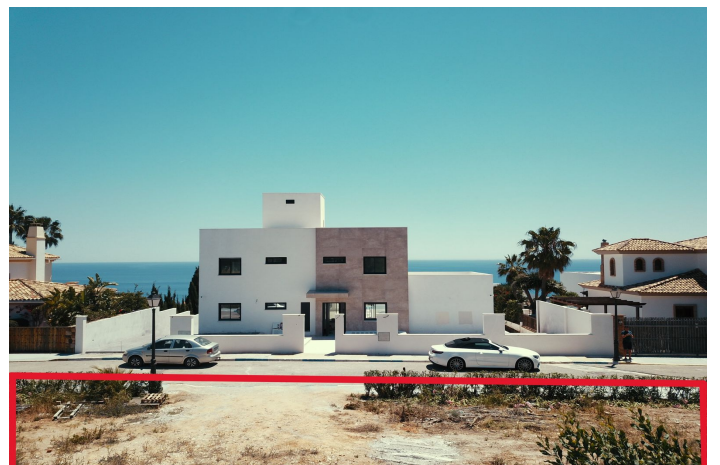

Land til salg i Manilva, Manilva

4.332.000 €

Reference: R4792990 Plot Size: 10.830m²

Costa del Sol, Manilva

Sold as a Package Only (Price Not Negotiable)

This exceptional offering includes the land (plots) itself and a complete development package. The package price is firm and includes the following:

Plots

Topographic plan

Geotechnical studies

Proyecto basico for the showhouse

Building license for the showhouse (expected by year-end)

Please note: Construction of the showhouse will commence upon obtaining the building license. Once the license is secured and construction begins, this unique opportunity will be withdrawn from the market.