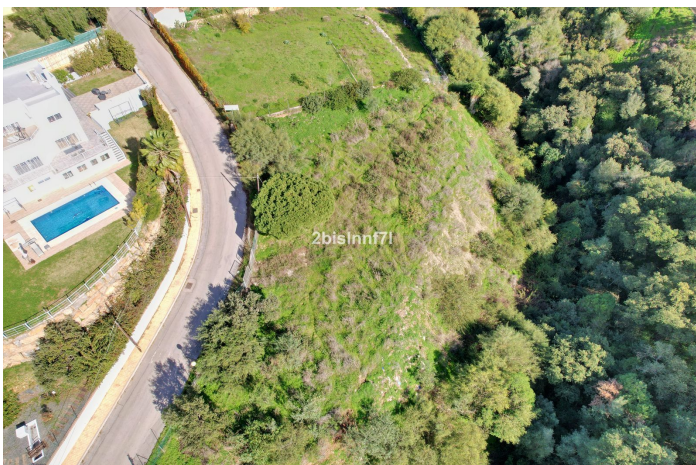

## Коста дель Соль, Эльвирия

Large (1.620m<sup>2</sup>) Bulding PLOT in central Elviria walking distance to commercial center beach and restaurants with sunny position and some sea views

Design your stylish modern dream villa