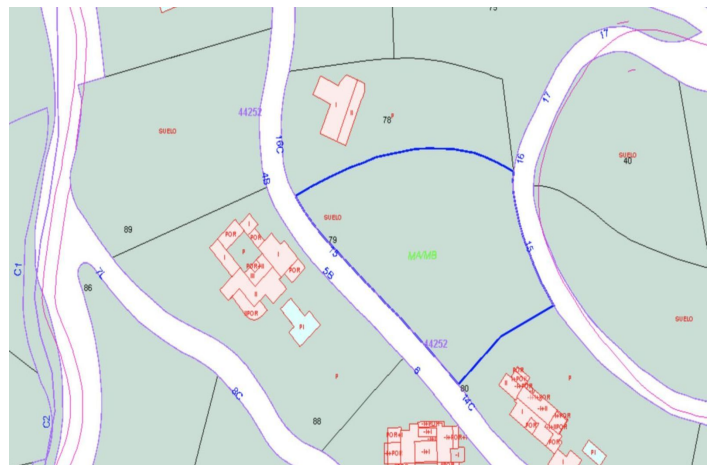

## Costa del Sol, Benahavís

Very wide and large building plot located within the consolidated residential area of Monte Mayor Resort, Benahavis. The plot comprises 3807m<sup>2</sup> and has a build allowance of 12% (internal constructed) for a single dwelling.

Sea and mountain views - south and east facing. The plot is sloping, but terrific value for the size and potential.